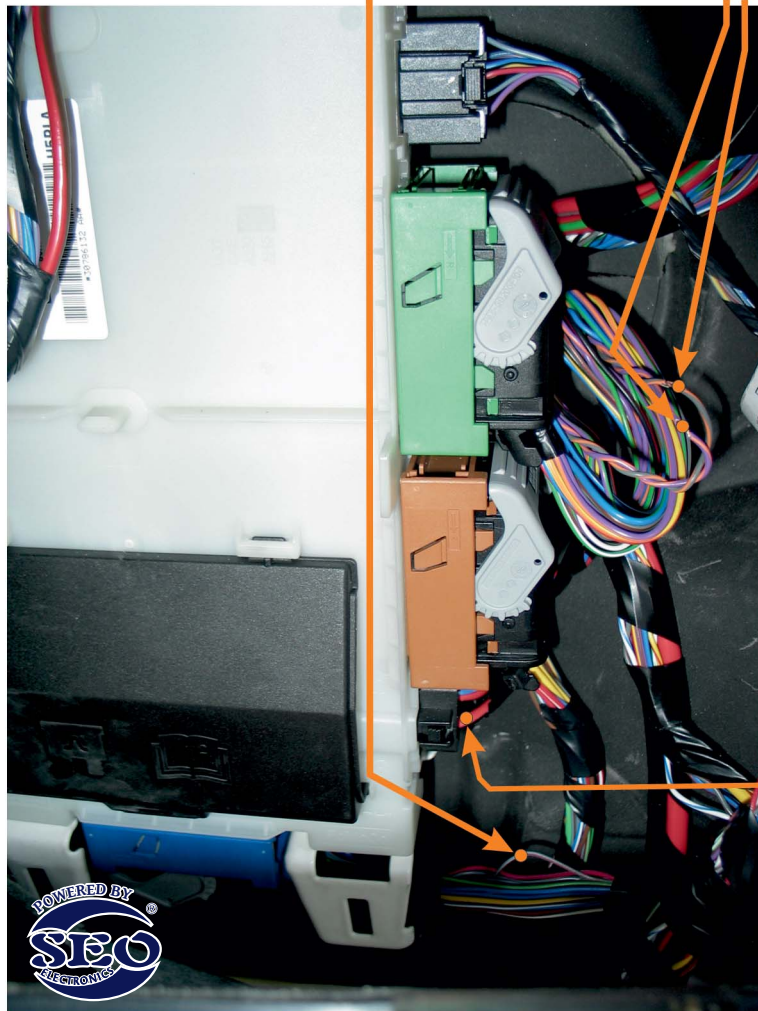

(blinkers sequence steering
- emergency light switch)
blue connector 76PIN
grey/red pin8

CAN1

green connector 76PIN
purple/orange pin50 CANL

grey/orange pin49 CANH
green connector 76PIN

MODULE
(under glove-compartment - passengers side)

+12V red/black
black connector 2PIN