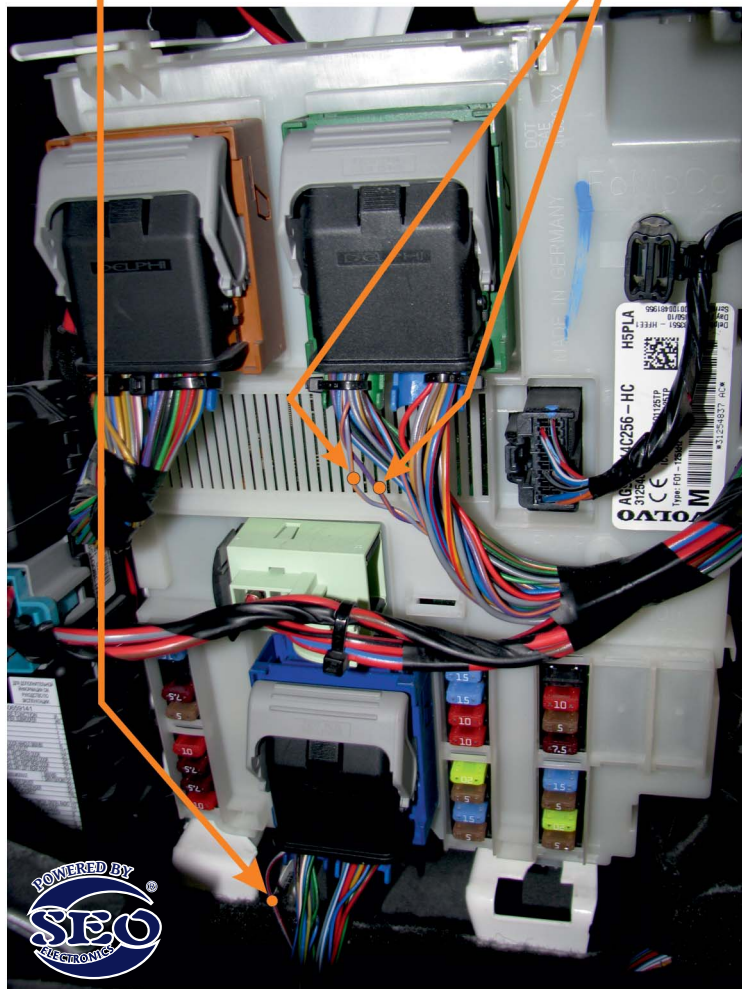

**grey/red**  
blue connector  
(blinkers sequence steering  
- emergency light switch)

**CAN1**  
green connector  
**grey/orange pin CANH**  
**purple/orange pin CANL**  
green connector

**MODULE**  
(under glove-compartment - passengers side)