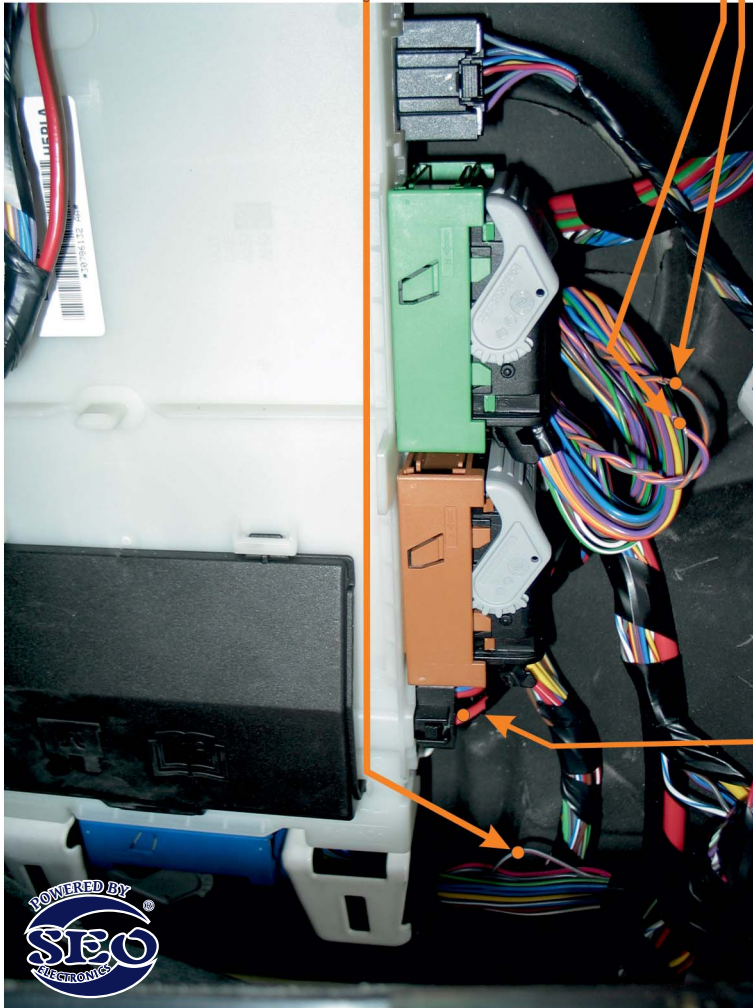

(blinkers sequence steering  
- emergency light switch)  
blue connector 76PIN  
**grey/red pin8**

**CAN1**  
green connector 76PIN  
**purple/orange pin50 CANL**  
**grey/orange pin49 CANH**  
green connector 76PIN

**+12V red/black**  
black connector 2PIN

**MODULE**  
(under glove-compartment - passengers side)