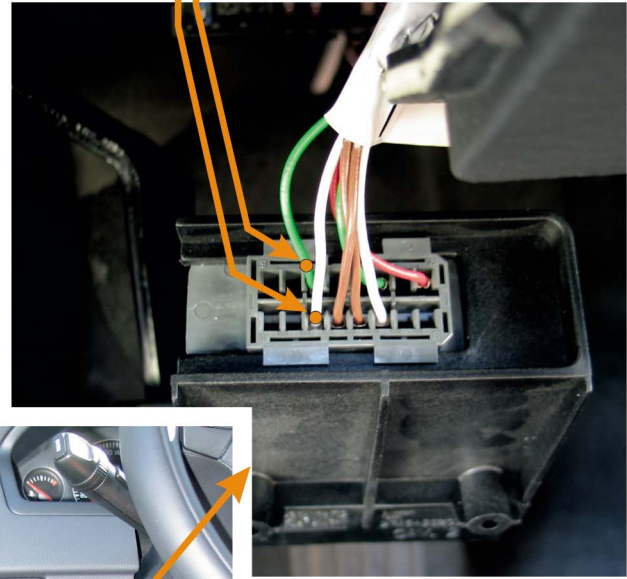

**yellow pin22**

grey connector 60PIN  
(blinkers sequence steering  
- emergency light switch)

**CAN1**

or

**CAN1**

grey connector 60PIN  
**green pin51 CANL**

**white pin36 CANH**  
grey connector 60PIN

or

diagnostic connector  
**white pin3 CANH**

**green pin11 CANL**  
diagnostic connector

**CEM MODULE**  
(above driver's legs)