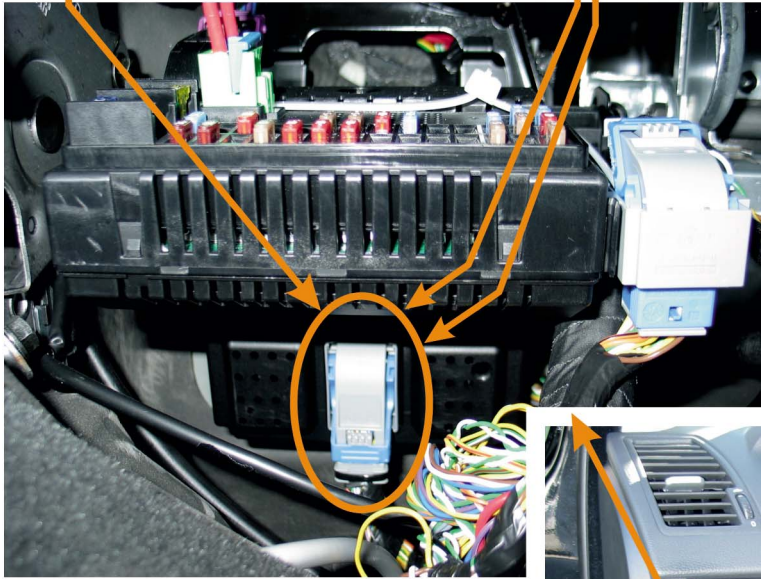

**yellow pin22**

grey connector 60PIN  
(blinkers sequence steering  
- emergency light switch)

**CAN1**

or

**CAN1**

grey connector 60PIN  
**green pin51 CANL**

**white pin36 CANH**  
grey connector 60PIN

or

diagnostic connector  
**white pin3 CANH**

**green pin11 CANL**  
diagnostic connector

**CEM MODULE**  
(above driver's legs)