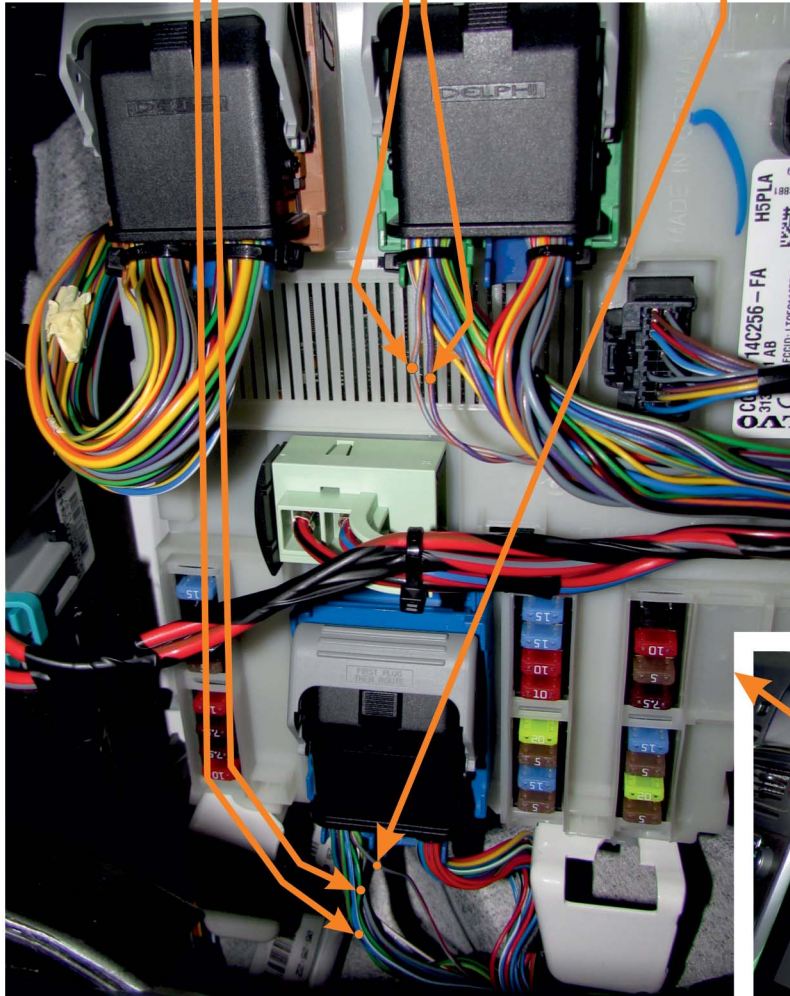

CAN2

blue 76PIN connector
blue/black pin6 CANH
green/black pin7 CANL
blue 76PIN connector

CAN1

green 76PIN connector
grey/orange pin30 CANH
purple/orange pin31 CANL
green 76PIN connector

(alternative control blinkers
- emergency light switch)
blue 76PIN connector
grey/red pin13

MODULE
(under glove-compartment - passengers side)