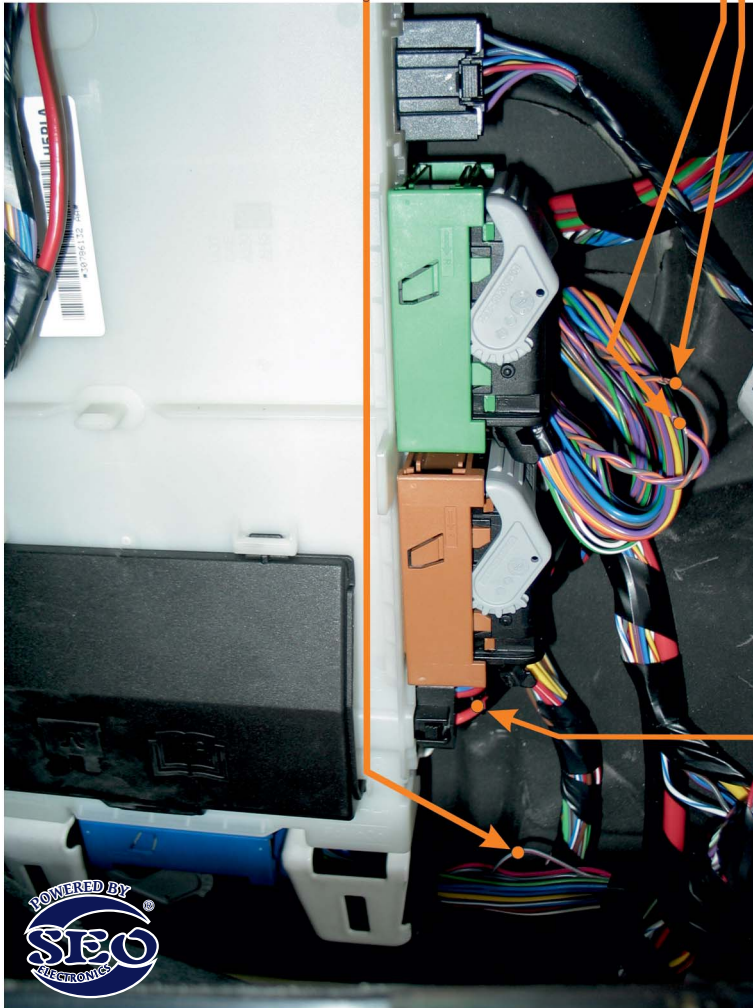

(blinkers sequence steering  
- emergency light switch)  
blue connector 76PIN  
**grey/red pin8**

**CAN1**  
green connector 76PIN  
**purple/orange pin50 CANL**  
**grey/orange pin49 CANH**  
green connector 76PIN

**MODULE**  
(under glove-compartment - passengers side)

**+12V red/black**  
black connector 2PIN