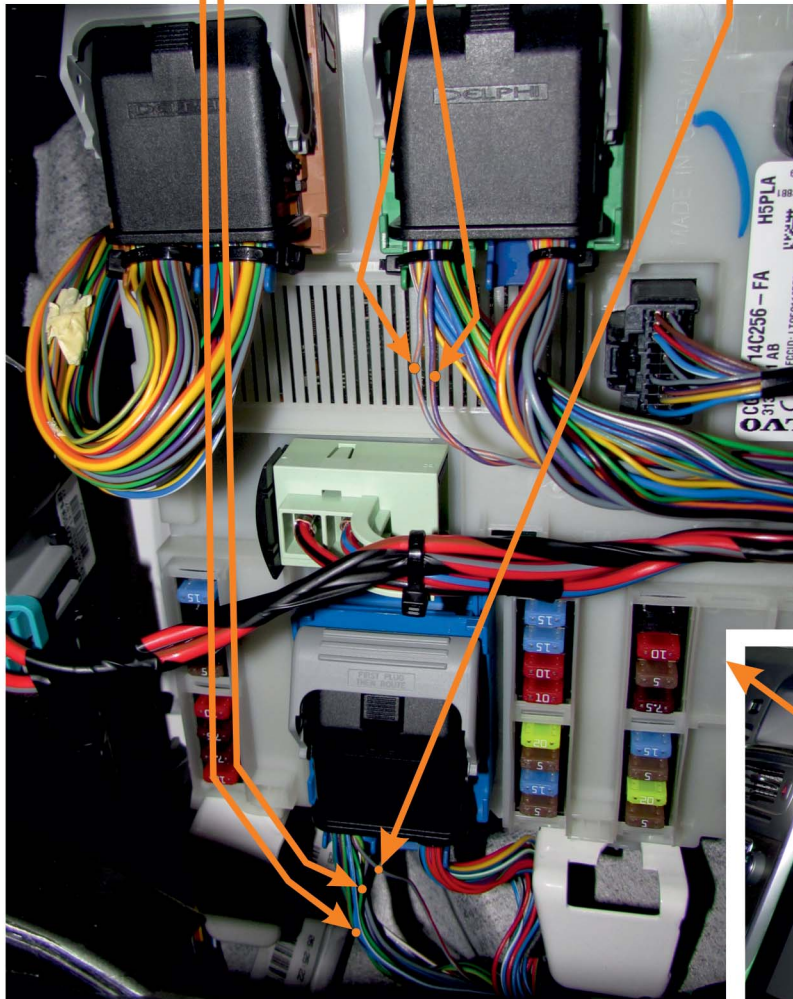

CAN2

blue 76PIN connector
blue/black pin6 CANH
green/black pin7 CANL
blue 76PIN connector

CAN1

green 76PIN connector
grey/orange pin30 CANH
purple/orange pin31 CANL
green 76PIN connector

(alternative control blinkers
- emergency light switch)
blue 76PIN connector
grey/red pin13

MODULE
(under glove-compartment - passengers side)