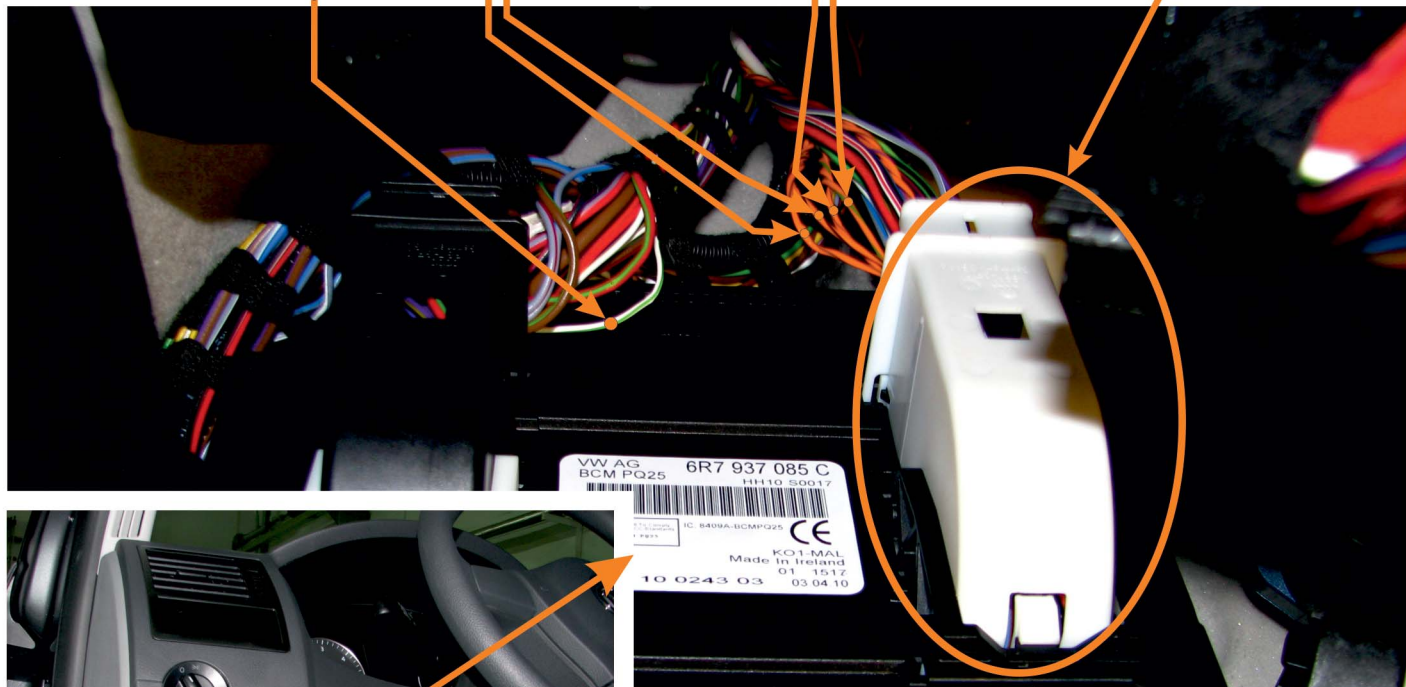

(alternative control blinkers  
- emergency light switch)  
white 73PIN connector  
**white/green pin28**

**CAN2**

white 73PIN connector  
**orange/brown pin18 CANL**  
**orange/black pin19 CANH**  
white 73PIN connector

**CAN1**

white 73PIN connector  
**orange/brown pin21 CANL**  
**orange/green pin20 CANH**  
white 73PIN connector

**+12V red/white pin13**  
white 73PIN connector

Webasto panel

Module controls WEBASTO  
in cars equipped  
with factory heating system.