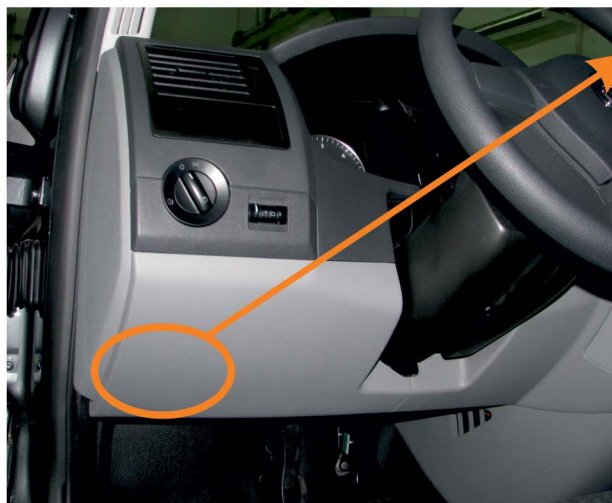

(alternative control blinkers  
- emergency light switch)  
white 73PIN connector  
**white/green pin28**

**CAN2**

white 73PIN connector  
**orange/brown pin18 CANL**  
**orange/black pin19 CANH**  
white 73PIN connector

**CAN1**

white 73PIN connector  
**orange/brown pin21 CANL**  
**orange/green pin20 CANH**  
white 73PIN connector

**+12V red/white pin13**  
white 73PIN connector

Webasto panel

Module controls WEBASTO  
in cars equipped  
with factory heating system.