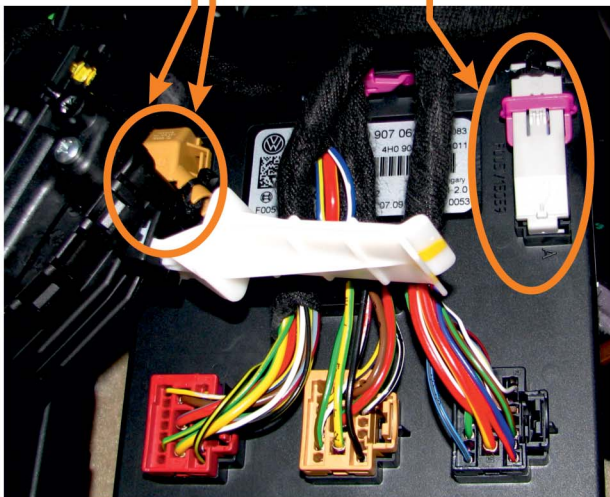

CAN2

brown 16PIN connector
orange/purple pin6 CANH
orange/brown pin15 CANL
brown 16PIN connector

CAN1

brown 16PIN connector
orange/green pin15 CANL
orange/brown pin14 CANH
brown 16PIN connector

grey/blue pin8
grey 32PIN connector
(alternative control blinkers
- emergency light switch)

heating switch parking

Module controls WEBASTO
in cars equipped
with factory heating system.