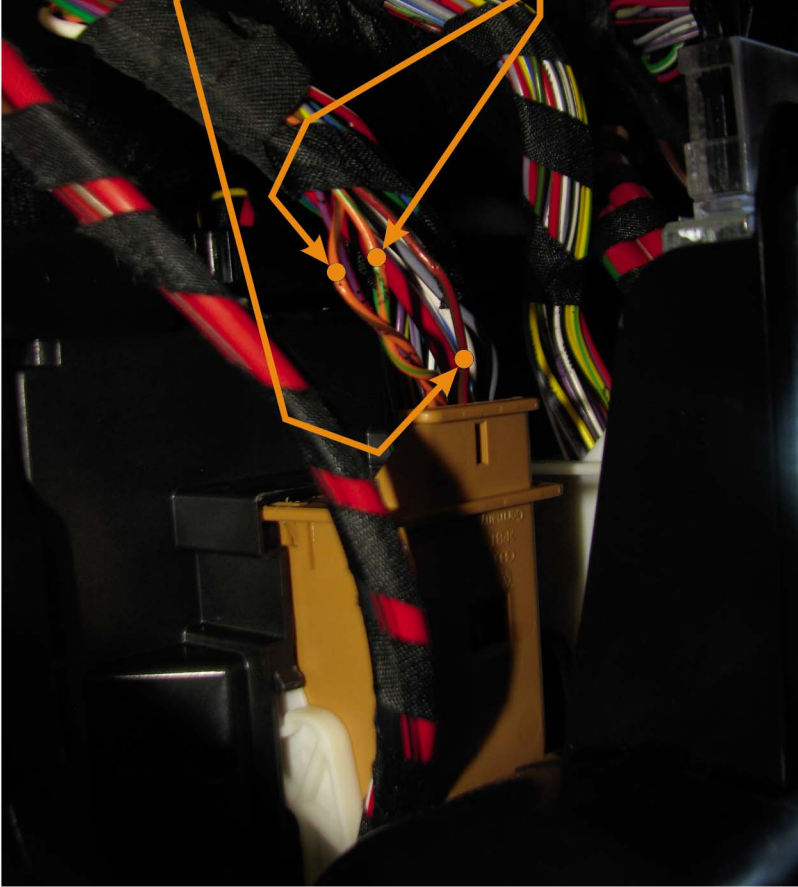

(alternative control blinkers  
- emergency light switch)  
brown connector "C" 52PIN  
**brown/red pin7**

**CAN1** ← or → **CAN1**

brown connector "C" 52PIN  
**orange/brown pin16 CANL**  
**orange/green pin15 CANH**  
brown connector "C" 52PIN

or

red connector 20PIN  
**orange/green pin15 CANH**  
**orange/brown pin5 CANL**  
red connector 20PIN

**CAN2**

red connector 20PIN  
**orange/brown pin6 CANL**  
**orange/black pin16 CANH**  
red connector 20PIN