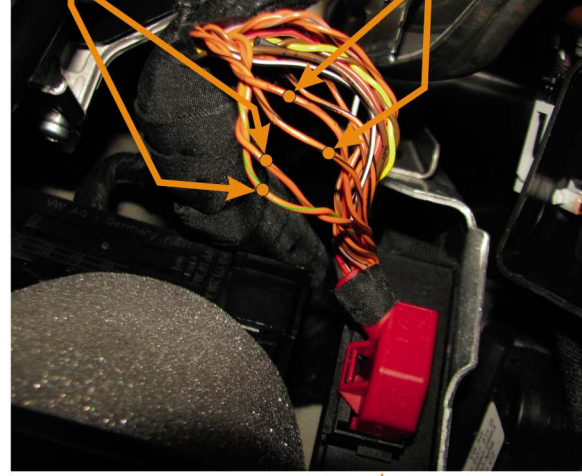

(alternative control blinkers  
- emergency light switch)  
brown connector "C" 52PIN  
**brown/red pin7**

**CAN1** ← or → **CAN1**

brown connector "C" 52PIN  
**orange/brown pin16 CANL**  
**orange/green pin15 CANH**  
brown connector "C" 52PIN

or

red connector 20PIN  
**orange/green pin15 CANH**  
**orange/brown pin5 CANL**  
red connector 20PIN

**CAN2**

red connector 20PIN  
**orange/brown pin6 CANL**  
**orange/black pin16 CANH**  
red connector 20PIN