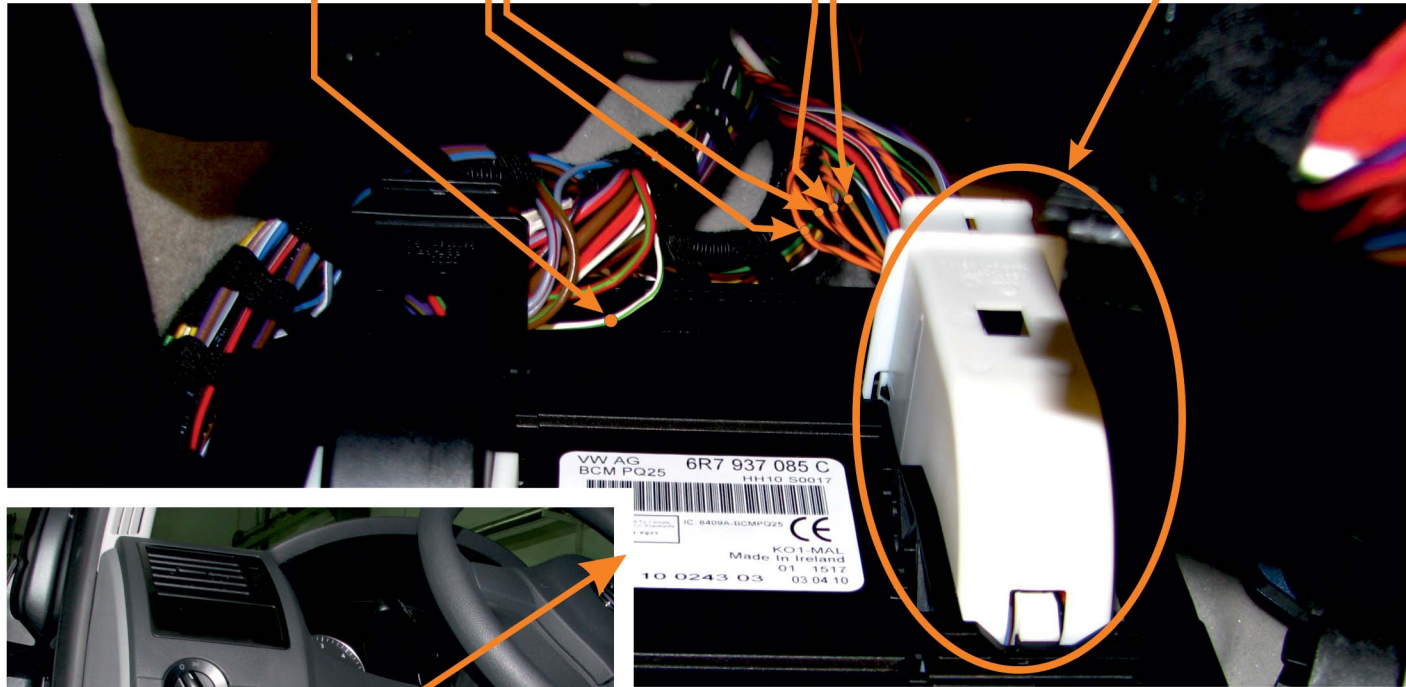

(alternative control blinkers
- emergency light switch)
white 73PIN connector
white/green pin28

CAN2
white 73PIN connector:
orange/brown pin18 CANL
orange/black pin19 CANH
white 73PIN connector

CAN1
white 73PIN connector:
orange/brown pin21 CANL
orange/green pin20 CANH
white 73PIN connector

+12V red/white pin13
white 73PIN connector

Webasto panel

Module controls WEBASTO
in cars equipped
with factory heating system.

VIN:
WWWxxx7Hxxxxxxxxxx