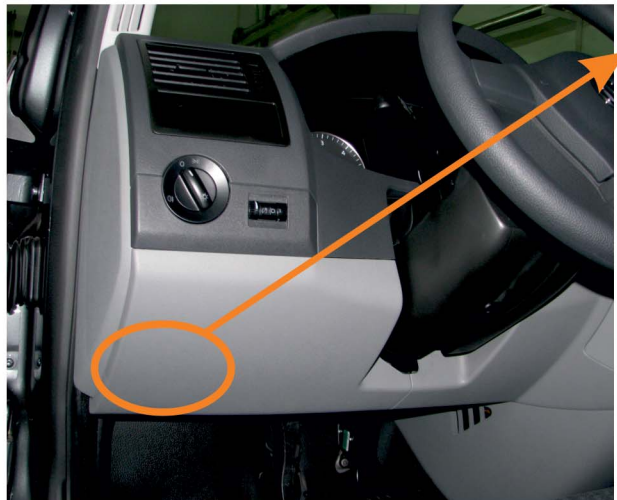

(alternative control blinkers
- emergency light switch)
white 73PIN connector
white/green pin28

CAN2
white 73PIN connector:
orange/brown pin18 CANL
orange/black pin19 CANH
white 73PIN connector

CAN1
white 73PIN connector:
orange/brown pin21 CANL
orange/green pin20 CANH
white 73PIN connector

+12V red/white pin13
white 73PIN connector

Webasto panel

Module controls WEBASTO
in cars equipped
with factory heating system.

VIN:
WWWxxx7Hxxxxxxxxxx