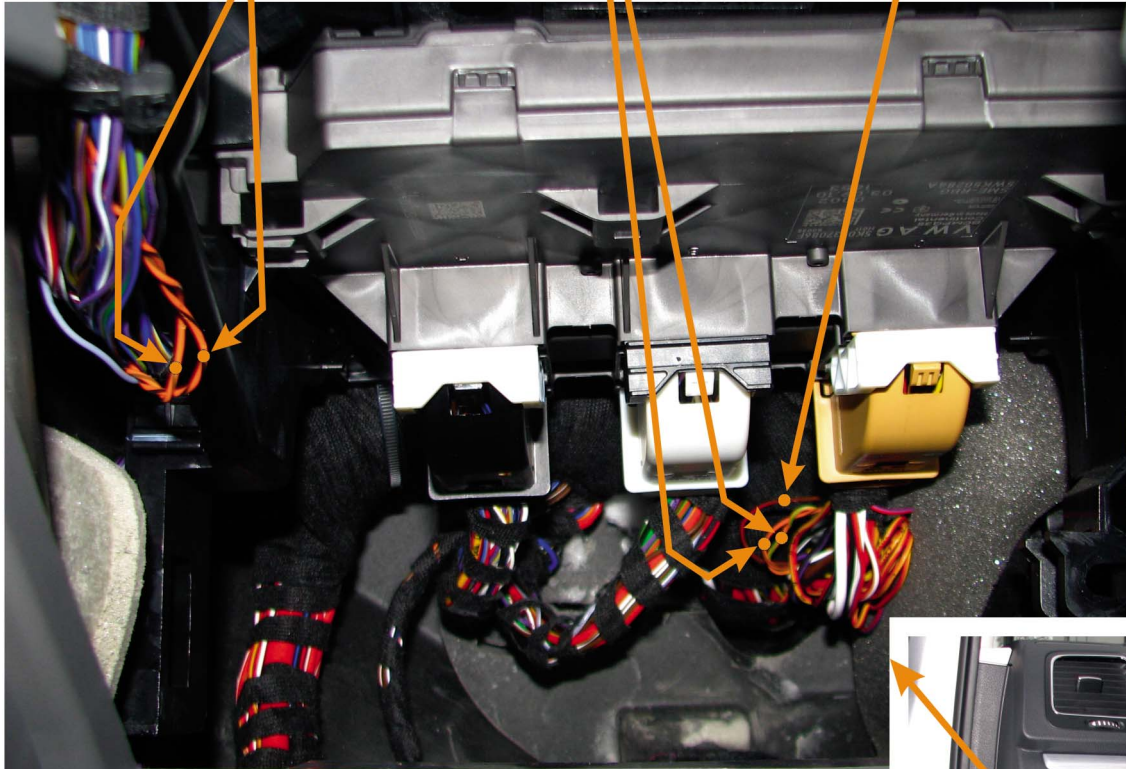

CAN2

red connector 20PIN
orange/brown pin6 CANL

orange/black pin16 CANH
red connector 20PIN

CAN1

brown connector "C" 52PIN
orange/brown pin16 CANL

orange/green pin15 CANH
brown connector "C" 52PIN

brown/red pin7

brown connector "C" 52PIN
(alternative control blinkers
- emergency light switch)

VIN:
WVWxxx7Nxxxxxxxxxx