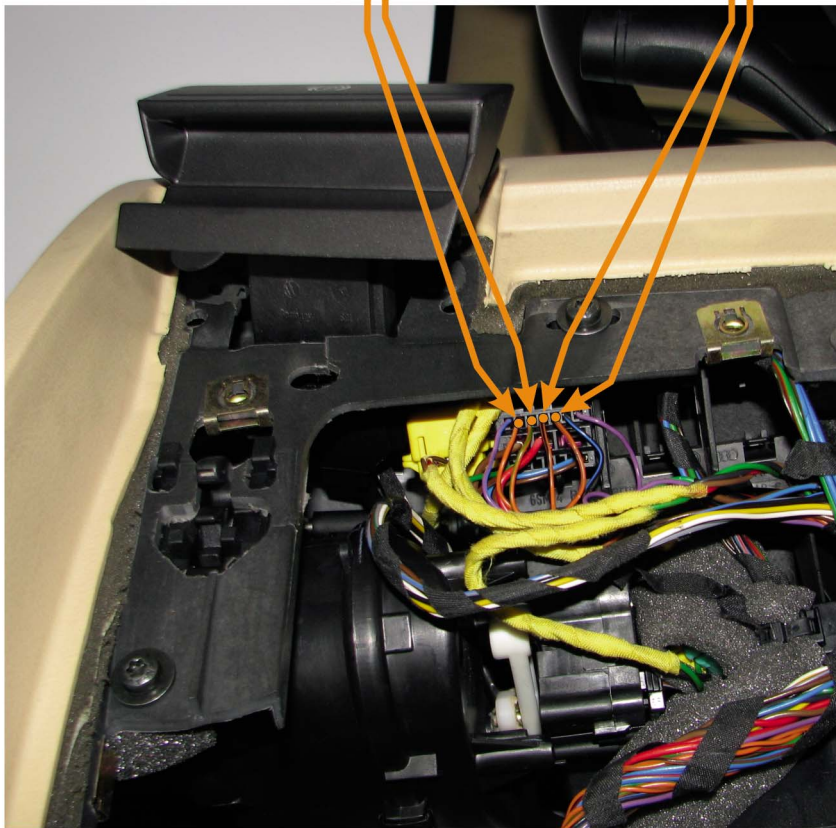

**CAN1**

black connector 17PIN  
**orange/brown pin2 CANL**  
**orange/green pin3 CANH**  
black connector 17PIN

**CAN2**

black connector 17PIN  
**orange/black pin4 CANH**  
**orange/brown pins5 CANL**  
black connector 17PIN

(alternative control blinkers  
- emergency light switch)

**VIN:**  
**WVWxxx3Dxxxxxxxxxx**