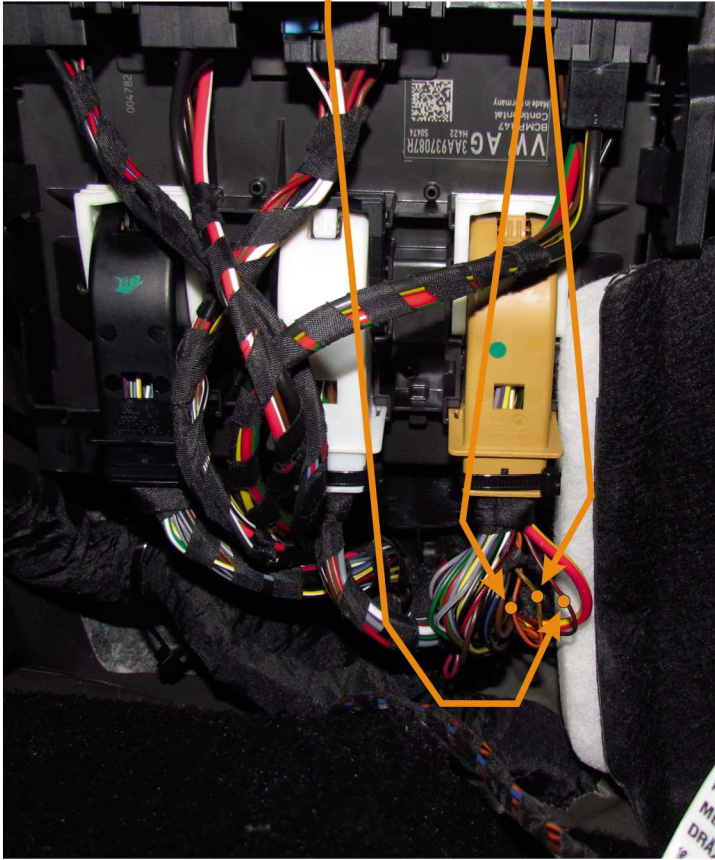

(alternative control blinkers
- emergency light switch)
brown connector "C" 52PIN
brown pin7

CAN1

brown connector "C" 52PIN
orange/brown pin16 CANL
orange/green pin15 CANH
brown connector "C" 52PIN

CAN2

red connector 16PIN
orange/black pin6 CANH
orange/brown pin15 CANL
red connector 16PIN