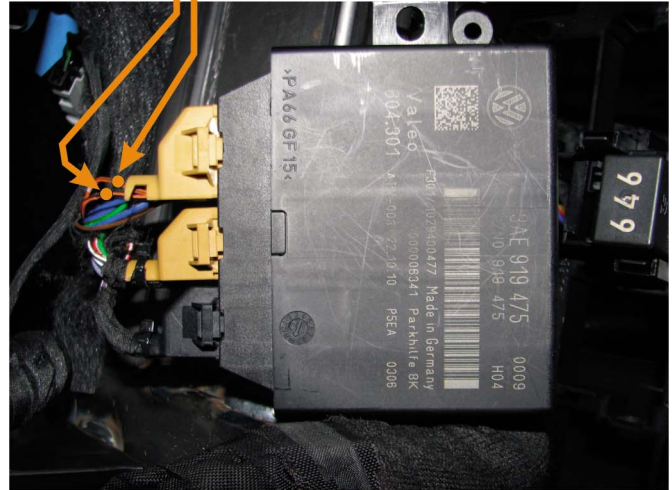

(alternative control blinkers
- emergency light switch)
brown connector "C" 52PIN
brown pin7

CAN1

brown connector "C" 52PIN
orange/brown pin16 CANL
orange/green pin15 CANH
brown connector "C" 52PIN

CAN2

red connector 16PIN
orange/black pin6 CANH
orange/brown pin15 CANL
red connector 16PIN

VIN:
WWWxxx3Cxxxxxxxxxx