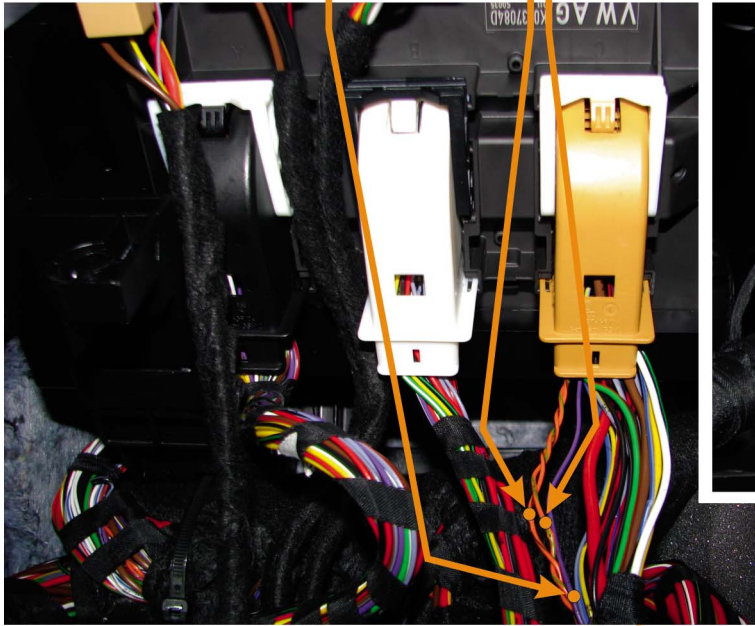

(alternative control blinkers
- emergency light switch)
brown connector "C" 52PIN
purple pin7

CAN1

brown connector "C" 52PIN
orange/brown pin16 CANL
orange/green pin15 CANH
brown connector "C" 52PIN

CAN2

red connector 16PIN
orange/black pin6 CANH
orange/brown pin15 CANL
red connector 16PIN

VIN:
WVWxxx3Cxxxxxxxxxx