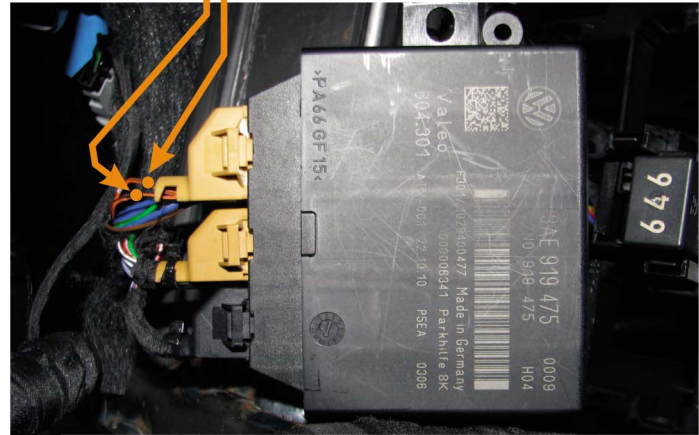

(alternative control blinkers
- emergency light switch)
brown connector "C" 52PIN
purple pin7

CAN1

brown connector "C" 52PIN
orange/brown pin16 CANL
orange/green pin15 CANH
brown connector "C" 52PIN

CAN2

red connector 16PIN
orange/black pin6 CANH
orange/brown pin15 CANL
red connector 16PIN

VIN:
WVWxxx3Cxxxxxxxxxx