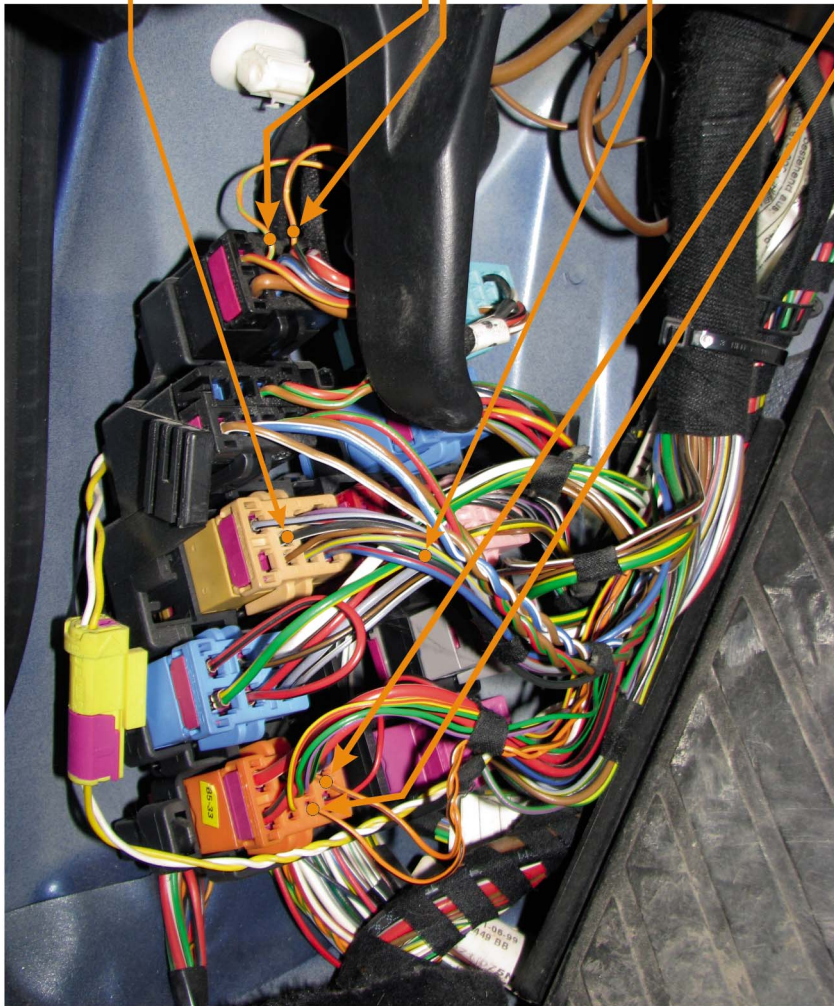

**CAN1**

black connector 10PIN  
orange/green pin2 CANH

orange/brown pin3 CANL  
black connector 10PIN

**CAN2**

orange connector 10PIN  
orange-brown pin3 CANL

orange-black pin7 CANH  
orange connector 10PIN

**LEFT BLINKER**  
brown connector 10PIN  
black/white pin9

**RIGHT BLINKER**  
brown connector 10PIN  
black/green pin10

**!! ATTENTION !! VERSION  
WITH ELECTRIC WINDOW**

**VIN:  
WVWxxx3Bxxxxxxxxxx**