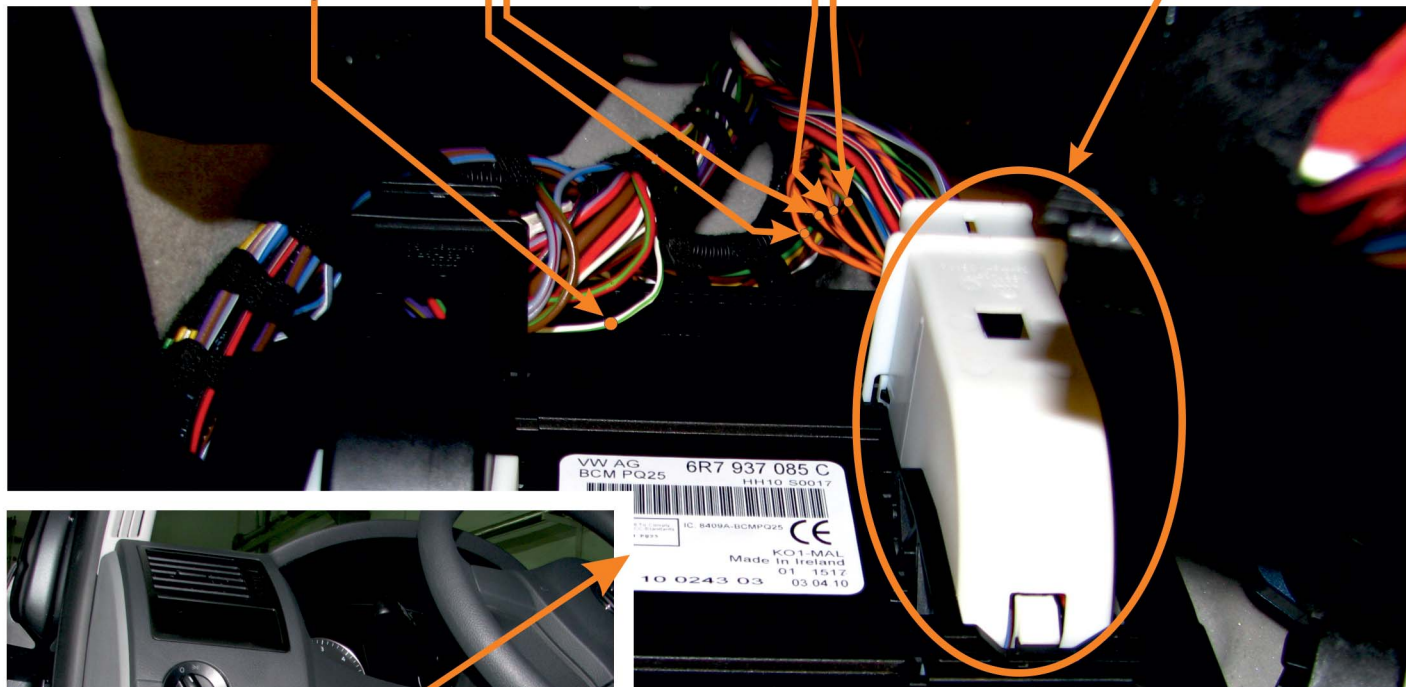

(alternative control blinkers
- emergency light switch)
white 73PIN connector
white/green pin28

CAN2

white 73PIN connector
orange/brown pin18 CANL
orange/black pin19 CANH
white 73PIN connector

CAN1

white 73PIN connector
orange/brown pin21 CANL
orange/green pin20 CANH
white 73PIN connector

+12V red/white pin13
white 73PIN connector

Webasto panel

Module controls WEBASTO
in cars equipped
with factory heating system.

VIN:

WWWxxx7Hxxxxxxxxxx