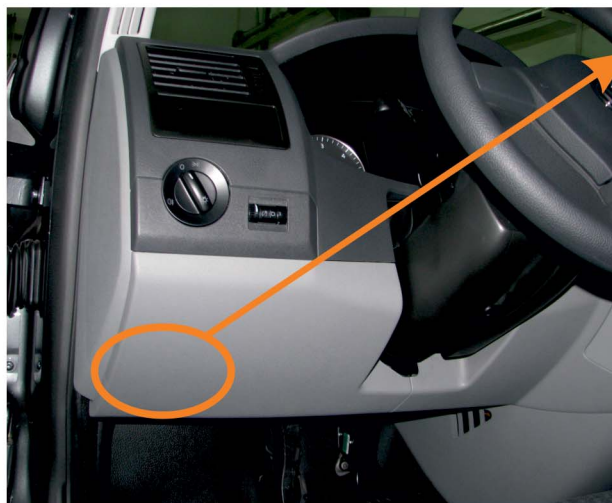

(alternative control blinkers
- emergency light switch)
white 73PIN connector
white/green pin28

CAN2

white 73PIN connector
orange/brown pin18 CANL
orange/black pin19 CANH
white 73PIN connector

CAN1

white 73PIN connector
orange/brown pin21 CANL
orange/green pin20 CANH
white 73PIN connector

+12V red/white pin13
white 73PIN connector

Webasto panel

Module controls WEBASTO
in cars equipped
with factory heating system.

VIN:

WWWxxx7Hxxxxxxxxxx