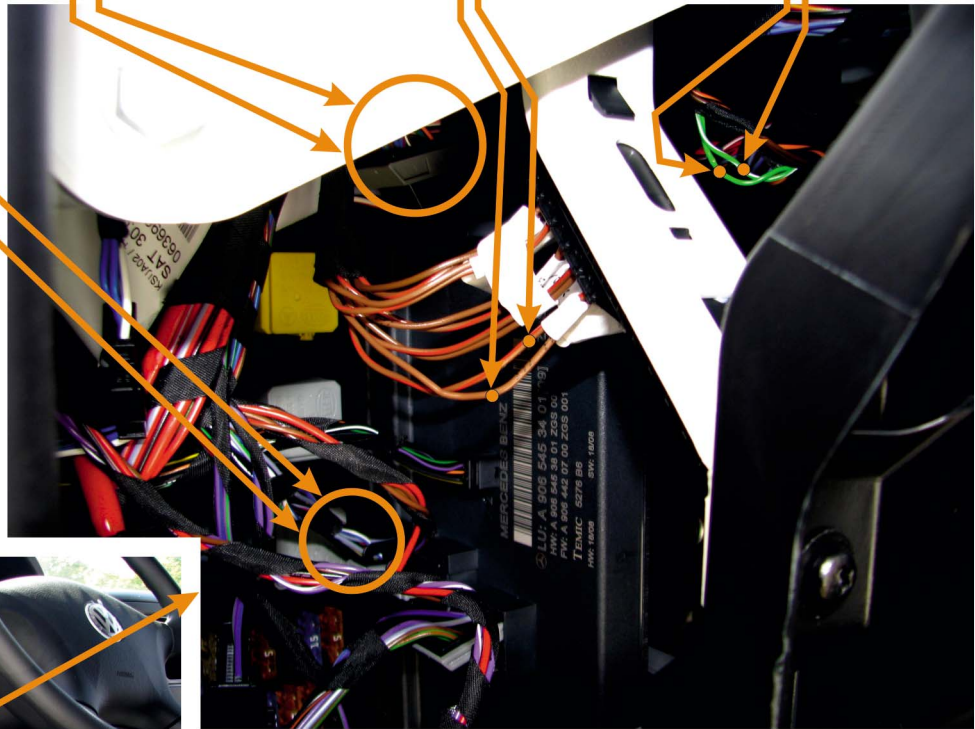

LEFT BLINKER

black connector H2 20PIN
black/white pin15
black/green pin16
black connector H2 20PIN

RIGHT BLINKER

black connector H1 20PIN
black/green pin24
black/white pin13
black connector H1 20PIN

CAN1

brown CANL
brown/red CANH

CAN2

green CANL
green/white CANH

VIN:
WVWxxx2Exxxxxxxxxx