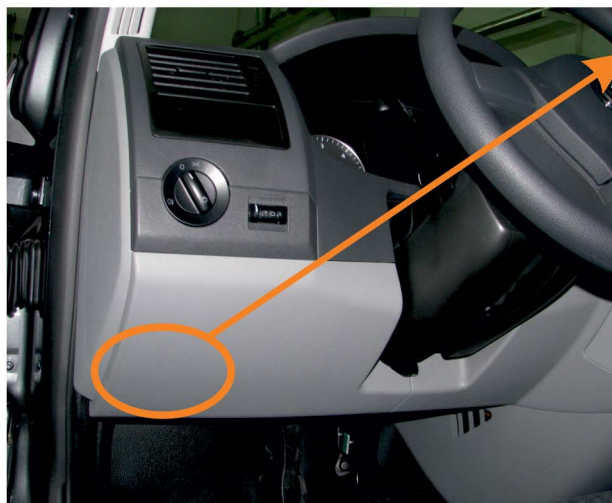

(alternative control blinkers  
- emergency light switch)  
white 73PIN connector  
**white/green pin28**

**CAN2**

white 73PIN connector  
**orange/brown pin18 CANL**  
**orange/black pin19 CANH**  
white 73PIN connector

**CAN1**

white 73PIN connector  
**orange/brown pin21 CANL**  
**orange/green pin20 CANH**  
white 73PIN connector

**+12V red/white pin13**  
white 73PIN connector

Webasto panel

Module controls WEBASTO  
in cars equipped  
with factory heating system.