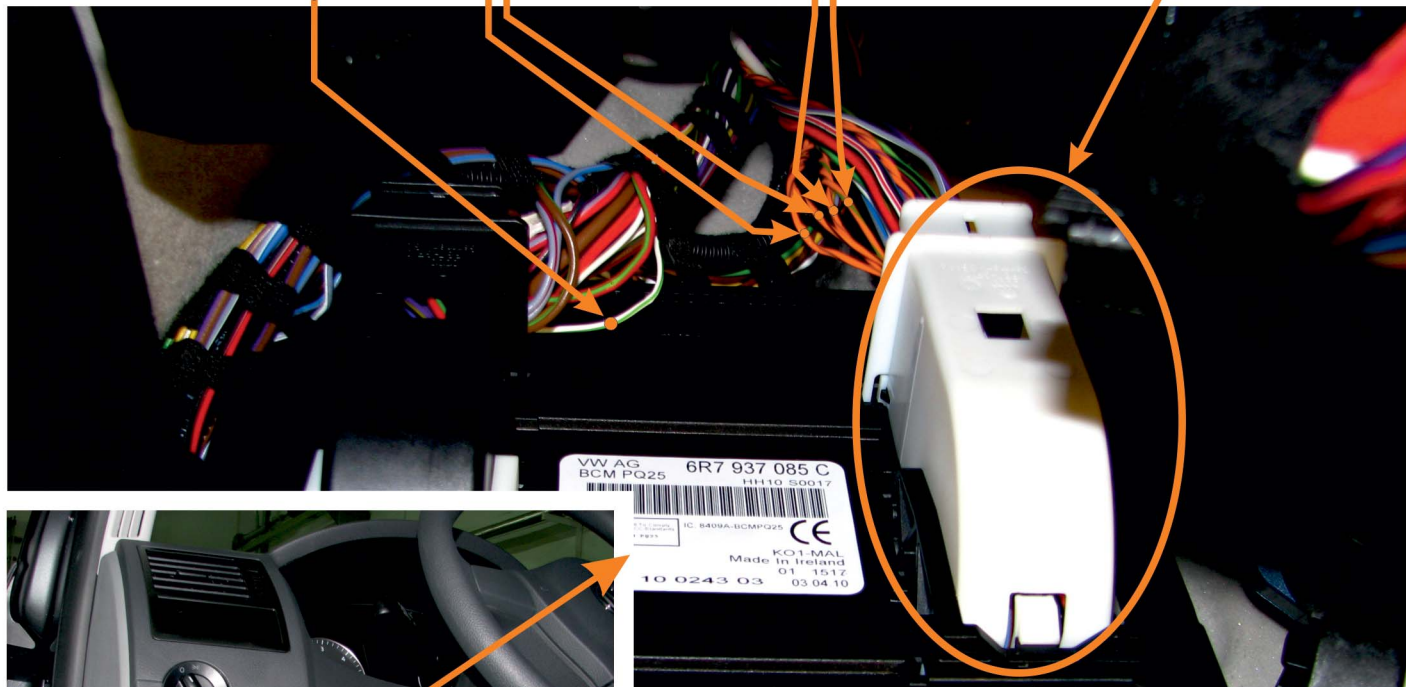

(alternative control blinkers  
- emergency light switch)  
white 73PIN connector  
**white/green pin28**

**CAN2**

white 73PIN connector  
**orange/brown pin18 CANL**  
**orange/black pin19 CANH**  
white 73PIN connector

**CAN1**

white 73PIN connector  
**orange/brown pin21 CANL**  
**orange/green pin20 CANH**  
white 73PIN connector

**+12V red/white pin13**  
white 73PIN connector

Webasto panel

Module controls WEBASTO  
in cars equipped  
with factory heating system.