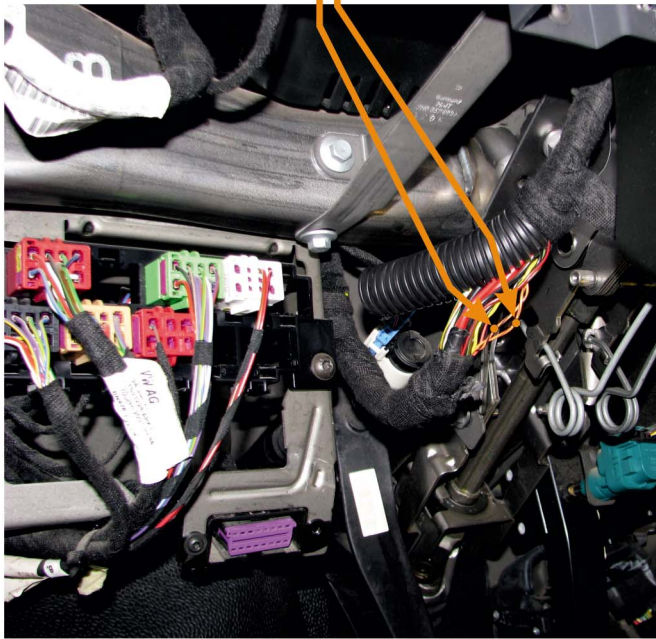

CAN2

orange/black CANH

orange/brown CANL

CAN1

black connector 18PIN

orange/brown pin1 CANL

orange/green pin2 CANH

black connector 18PIN

LEFT BLINKER
black connector 6PIN
black/green pin4

RIGHT BLINKER
black connector 6PIN
black/white pin6

VIN:
WVWxxx7Hxxxxxxxxxx