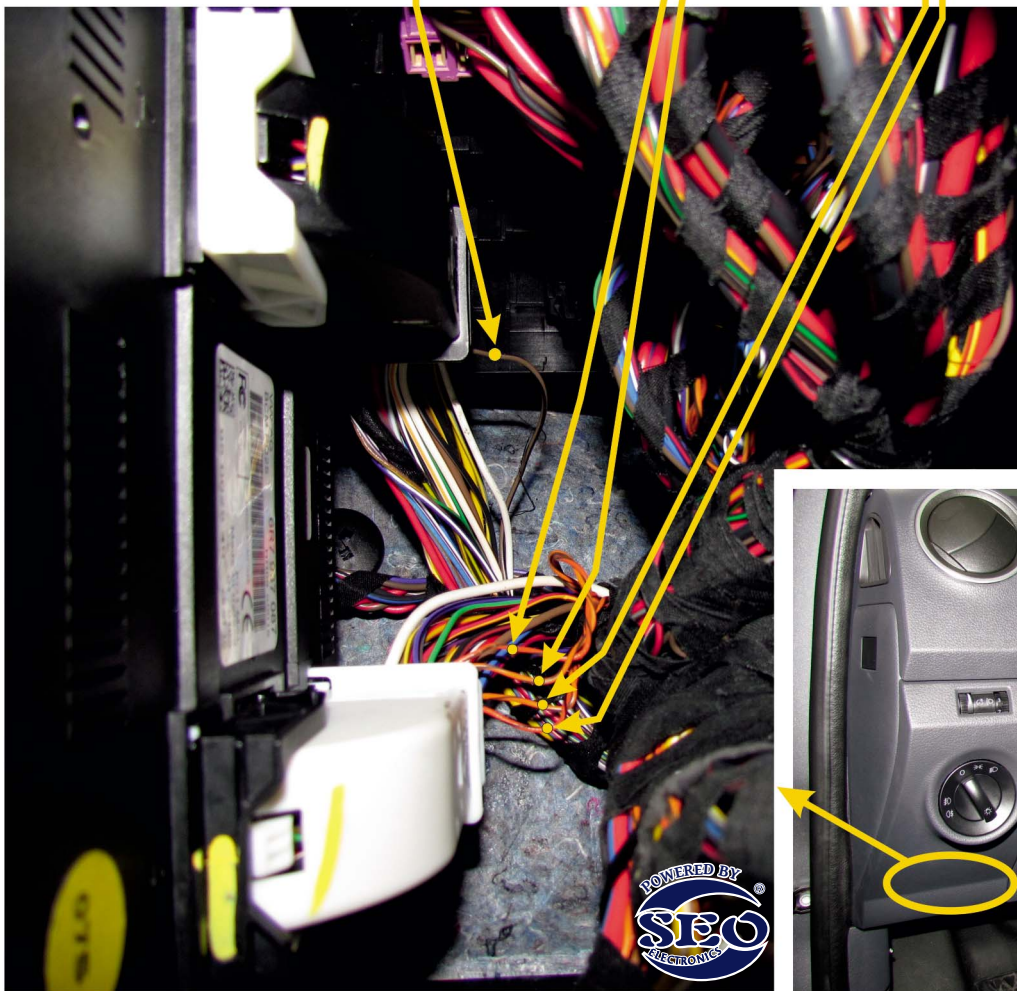

(alternative control blinkers
- emergency light switch)
black connector 73PIN
brown/black pin28

CAN1

white connector 73PIN
orange/green pin20 CANH
orange/brown pin21 CANL
white connector 73PIN

CAN2

white connector 73PIN
orange/black CANH
orange/brown CANL
white connector 73PIN