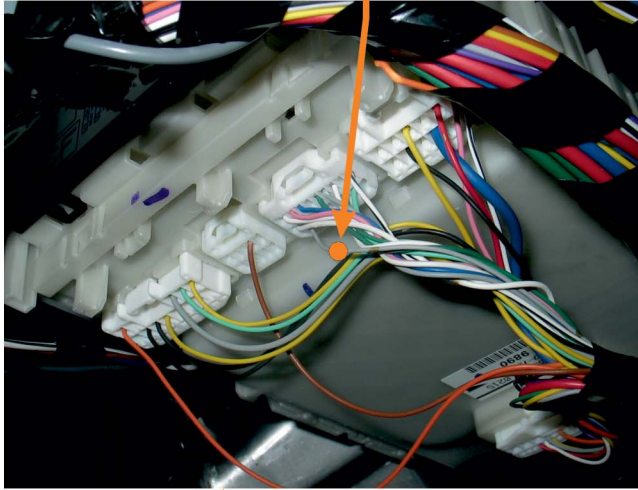

(blinkers sequence steering
- emergency light switch)
white connector 18PIN
grey pin17

grey pin17

CAN1

white connector 16PIN with black clamp
blue pin16 CANH

white pin15 CANL

white connector 16PIN with black clamp