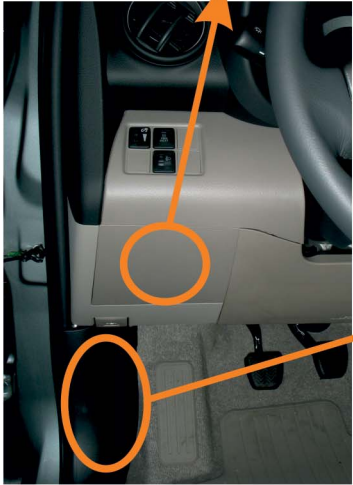

(blinkers sequence steering
- emergency light switch)
white connector 18PIN
grey pin17

grey pin17

CAN1

white connector 16PIN with black clamp
blue pin16 CANH

white pin15 CANL

white connector 16PIN with black clamp