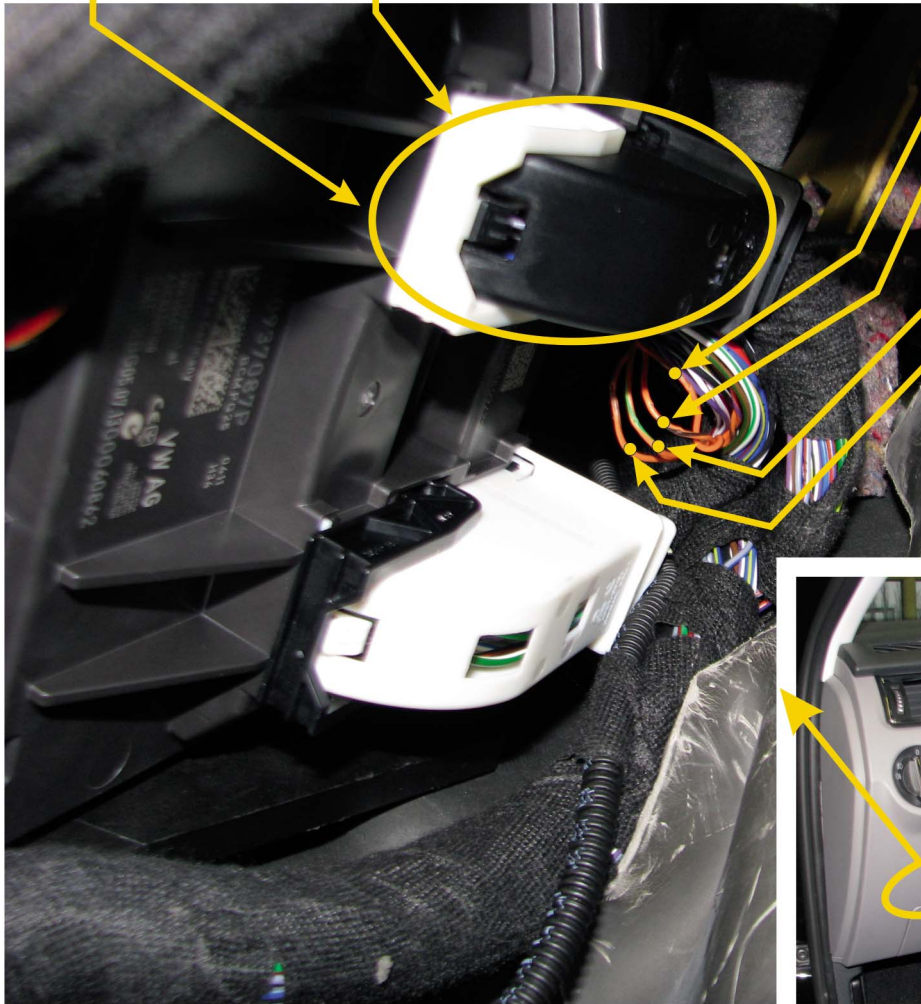

dark blue pin25
black connector 73PIN
(alternative control central locking)

(alternative control blinkers
- emergency light switch)
black connector 73PIN
white/green pin28

CAN2
white connector 73PIN
orange/brown pin18CANL
orange/black pin19 CANH
white connector 73PIN

CAN1
white connector 73PIN
orange/green pin20 CANH
orange/brown pin21 CANL
white connector 73PIN

VIN:
VSSxxxNHxxxxxxxxxx