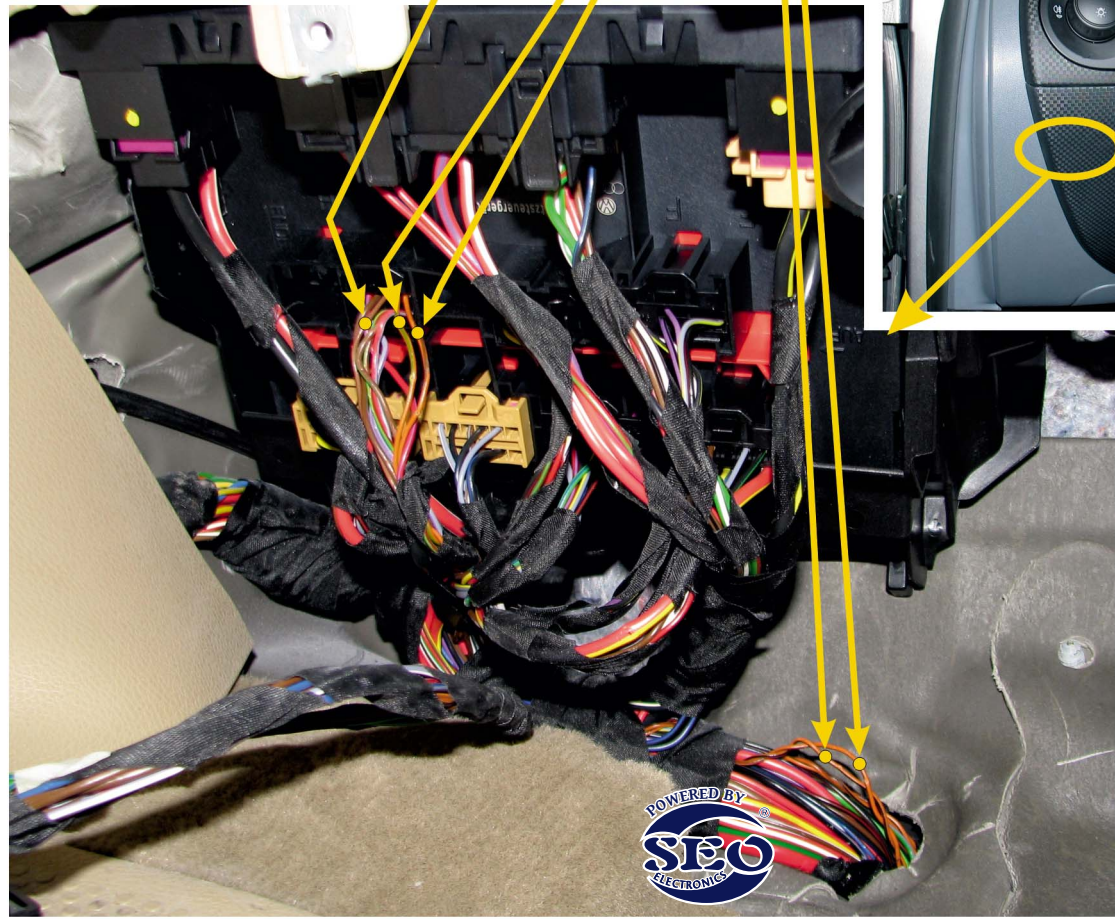

VIN:
VSSxxx5Pxxxxxxxxx

(alternative control blinkers
- emergency light switch)
black "G" connector 12PIN
brown/red pin9

CAN1
black connector "G" 12PIN
orange/green pin8 CANH
orange/brown pin7 CANL
black connector "G" 12PIN

CAN2
orange/brown CANL
orange/black CANH

CAN2 ← or → **CAN2**
or

orange/brown CANL
orange/black CANH

red/black pin1
black "G" connector 12PIN
(starter's blockade circuit)

**BORDNETZ
CONTROLLER
MODULE**