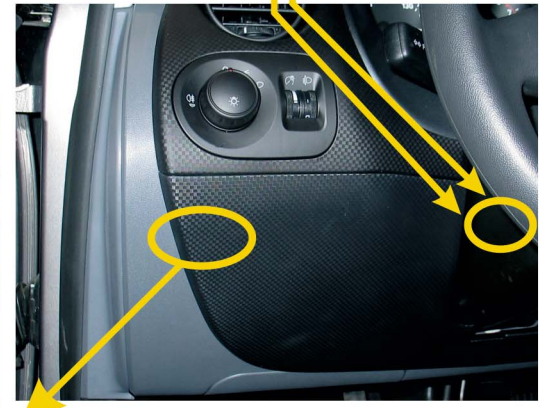

VIN:
VSSxxx5Pxxxxxxxxx

(alternative control blinkers
- emergency light switch)
black "G" connector 12PIN
brown/red pin9

CAN1
black connector "G" 12PIN
orange/green pin8 CANH
orange/brown pin7 CANL
black connector "G" 12PIN

CAN2
orange/brown CANL
orange/black CANH

CAN2 ← or → **CAN2**
or

orange/brown CANL
orange/black CANH

red/black pin1
black "G" connector 12PIN
(starter's blockade circuit)

**BORDNETZ
CONTROLLER
MODULE**