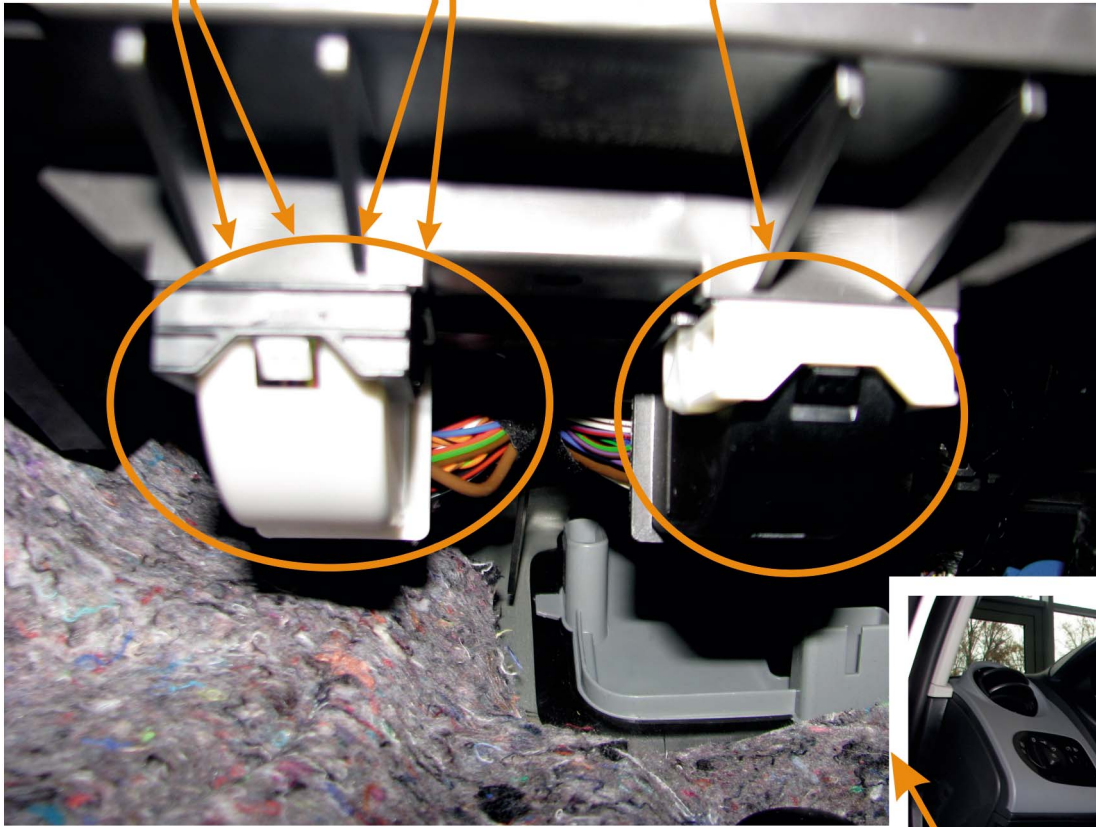

CAN2

white connector 73PIN
orange/brown pin18 CANL
white connector 73PIN
orange/black pin19 CANH

CAN1

white connector 73PIN
orange/brown pin21 CANL
orange/green pin20 CANH
white connector 73PIN

white/green pin28
black connector 73PIN
(alternative control blinkers
- emergency light switch)