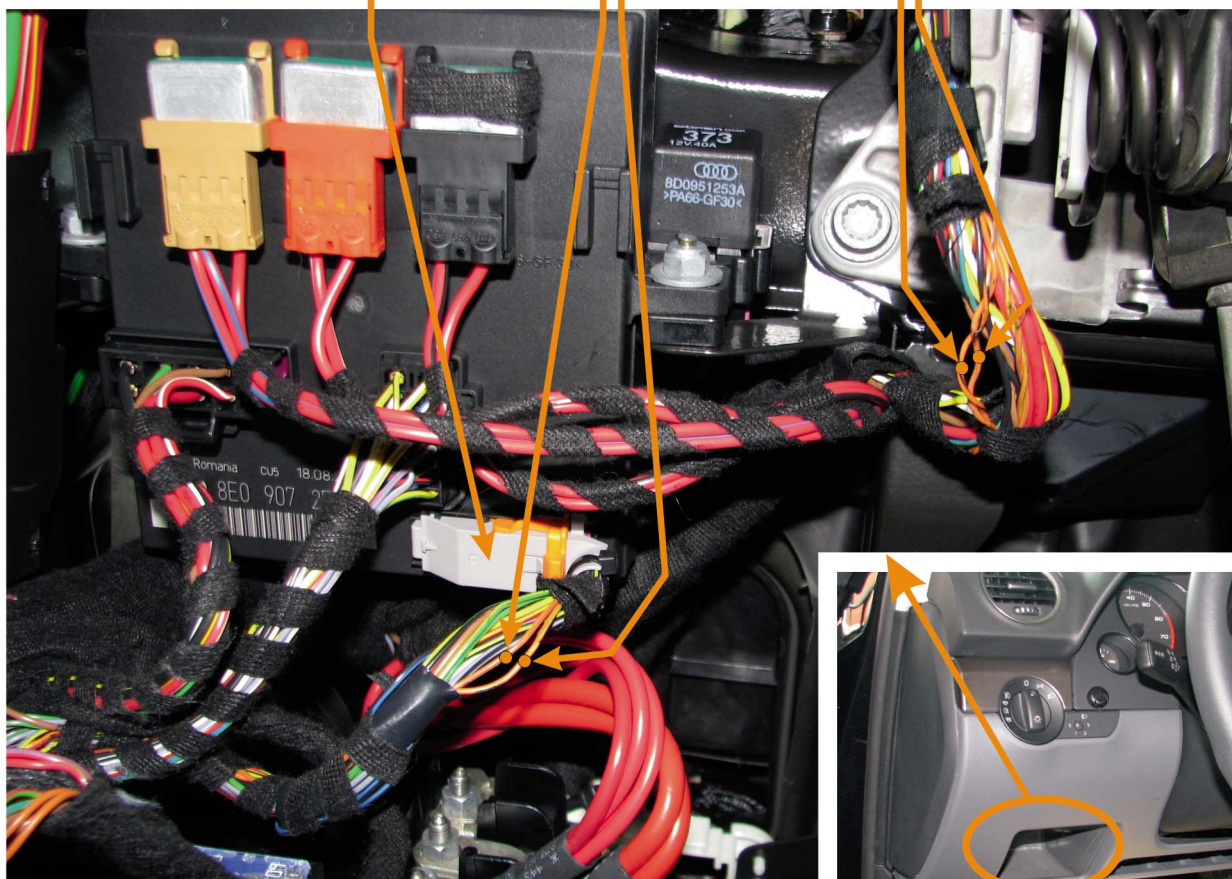

(alternative control blinkers
- emergency light switch)
grey 32PIN connector
red/yellow pin9

CAN1

grey connector 32PIN
orange/brown pin12 CANL

orange/green pin13 CANH
grey connector 32PIN

CAN2

orange/black CANH

orange/brown CANL

red/black
wire bus on steering column
(ignition blockade circuit)

VIN:
VSSxxx3Rxxxxxxxxxx