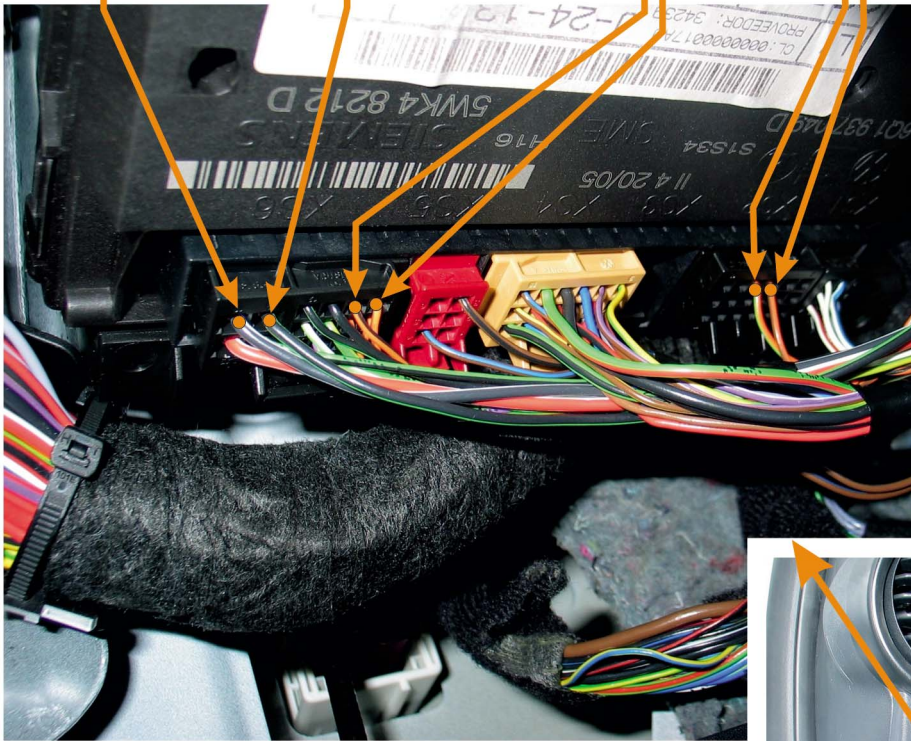

LEFT BLINKER
black connector 16PIN "XS6"
black/white pin16

RIGHT BLINKER
black connector 16PIN "XS6"
black/green pin14

CAN2
black connector 16PIN "XS6"
orange/black pin6 CANH
orange/brown pin3 CANL
black connector 16PIN "XS6"

CAN1
black connector 18PIN "XS2"
orange/green pin12 CANH
orange/brown pin9 CANL
black connector 18PIN "XS2"

CONTROLLER MODULE

VIN:
VSSxxx6Lxxxxxxxxxx