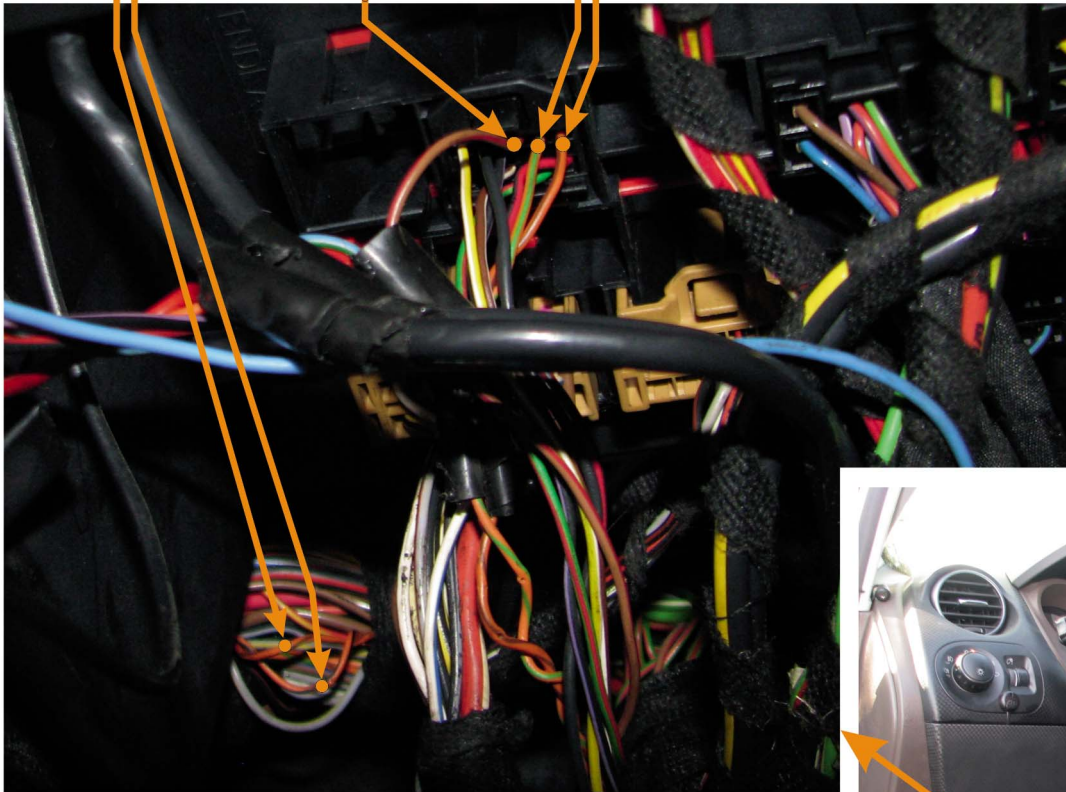

CAN2

orange/brown CANL

orange/black CANH

(alternative control blinkers
- emergency light switch)
black "G" connector 12PIN
brown/red pin9

CAN1

black "G" connector 12PIN

orange/green pin8 CANH

orange/brown pin7 CANL
black "G" connector 12PIN

VIN:
VSSxxx5Pxxxxxxxxxx