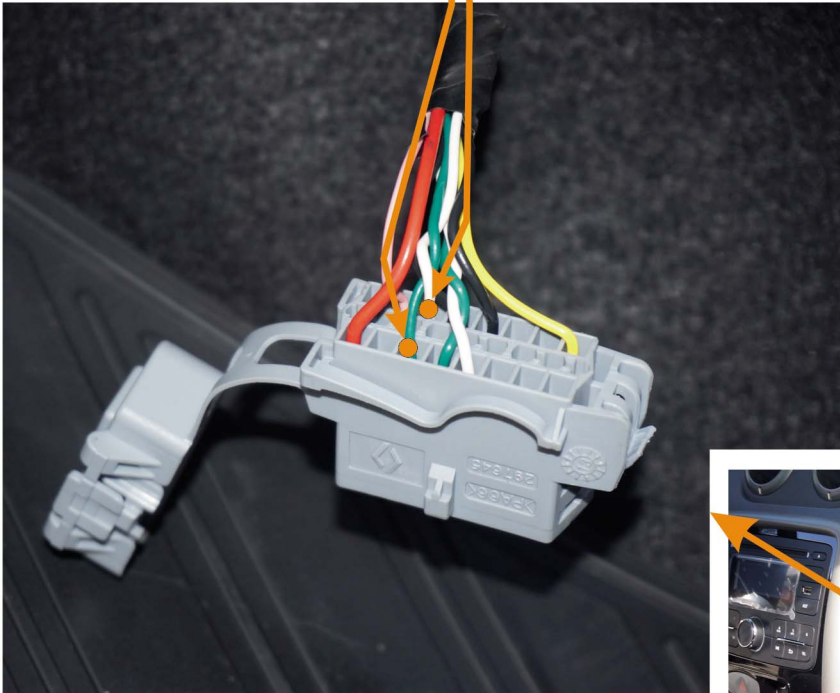

CAN1

diagnostic connector
green pin14 CANL

white pin6 CANH
diagnostic connector

**Only the engine driver
VALEO V42**