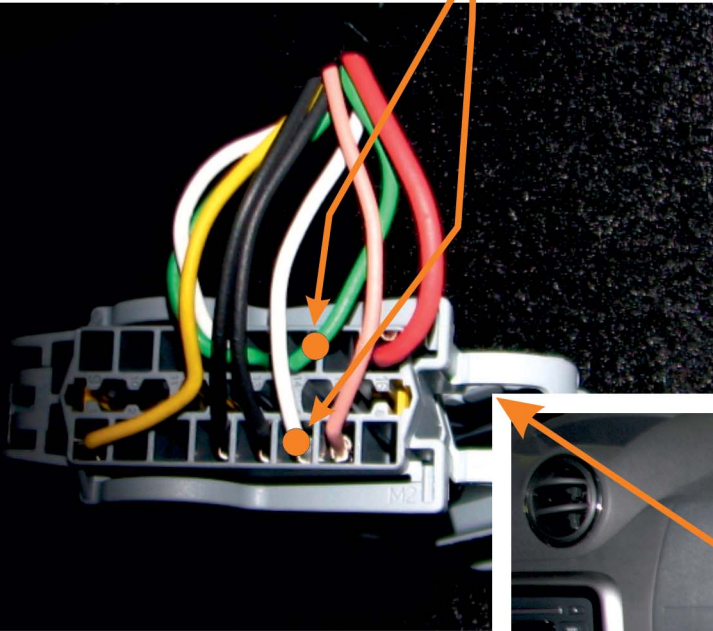

CAN1

diagnostic connector
green pin 14 CANL

white pin 6 CANH
diagnostic connector

**Only the engine driver
VALEO V42**