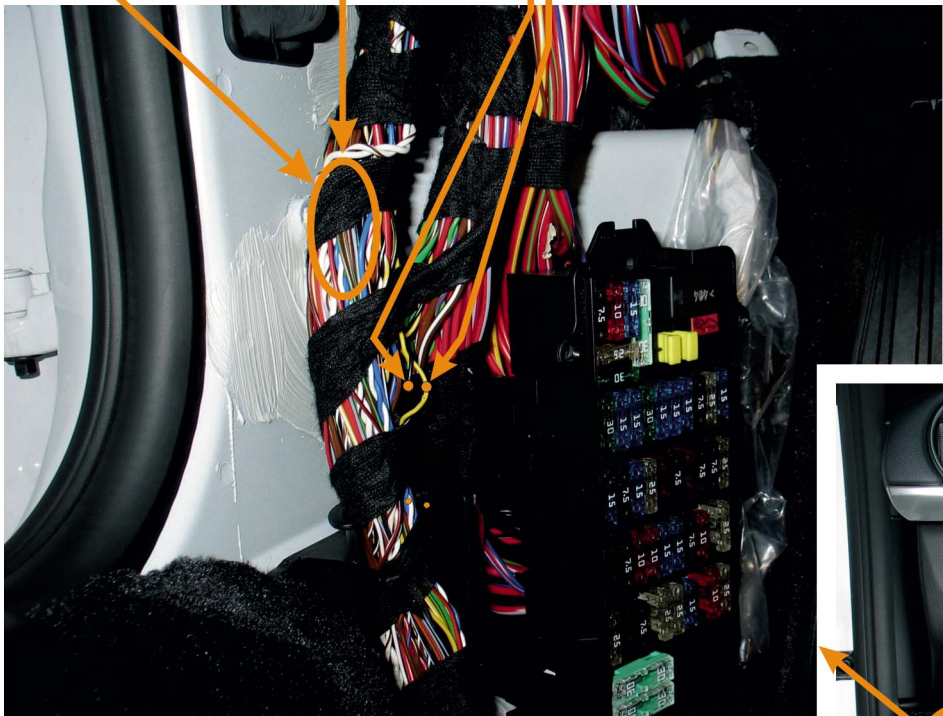

CAN1

black CANL

yellow CANH

LEFT BLINKER
black/green

RIGHT BLINKER
black/white

VIN:
WP0xxx98xxxxxxxxx