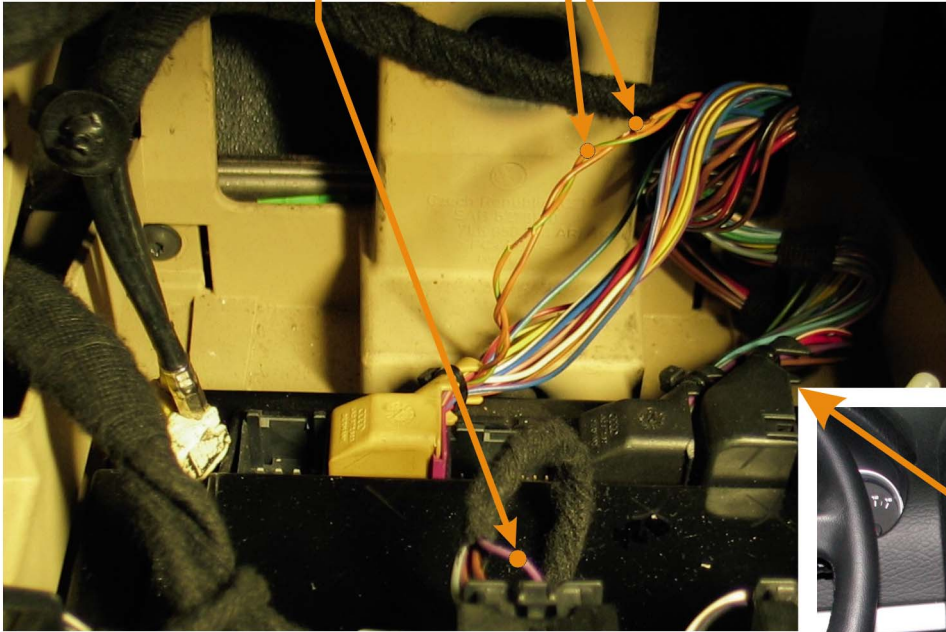

(alternative control blinkers
- emergency light switch)
black connector 6PIN
purple pin3

CAN1

brown connector 24PIN
orange/green pin17 CANH
orange/brown pin18 CANL
brown connector 24PIN

CAN2

orange/purple CANH
orange/brown CANL