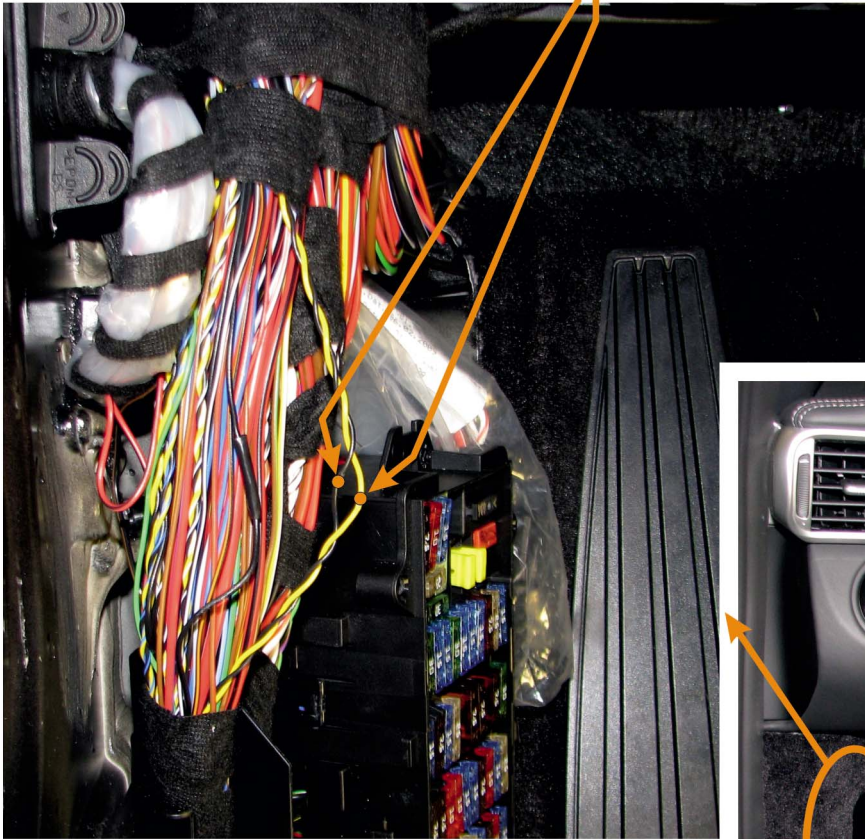

CAN1

black CANL

yellow CANH

black/orange

(alternative control blinkers
- emergency light switch)

VIN:
WP0xxx99xxxxxxxxxx