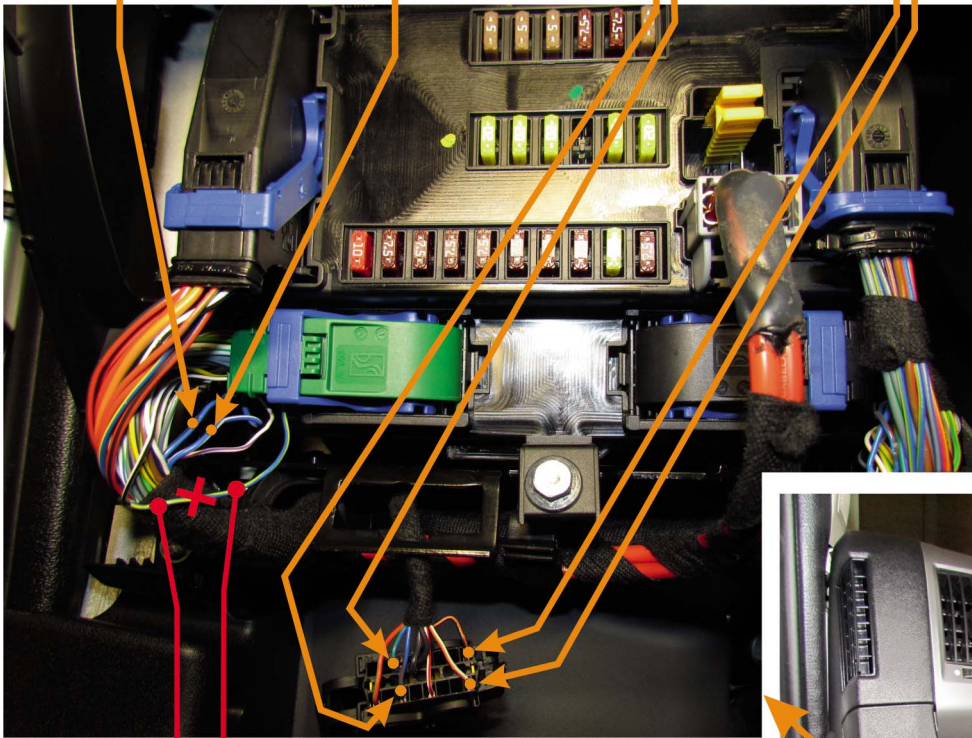

**CAN2**

**CAN1**

diagnostic connector  
**blue/brown pin14 CANL**

**blue/green pin6 CANH**  
diagnostic connector

diagnostic connector  
**black/orange pin1 CANH**

**white/orange pin9 CANL**  
diagnostic connector

**RIGHT BLINKER**

green/blue connector 60PIN  
**blue/black pin18**

**LEFT BLINKER**

green/blue connector 60PIN  
**blue/white pin19**

central locking system control  
with alarm  
cut line  
**blue-yellow pin53**