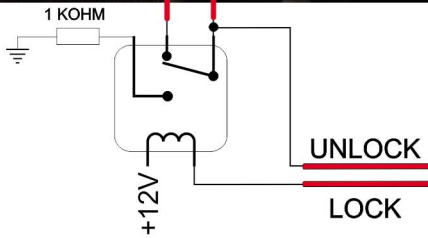

**CAN2**

**CAN1**

diagnostic connector  
**blue/brown pin14 CANL**

**blue/green pin6 CANH**  
diagnostic connector

diagnostic connector  
**black/orange pin1 CANH**

**white/orange pin9 CANL**  
diagnostic connector

**RIGHT BLINKER**

green/blue connector 60PIN  
**blue/black pin18**

**LEFT BLINKER**

green/blue connector 60PIN  
**blue/white pin19**

central locking system control  
with alarm  
cut line  
**blue-yellow pin53**