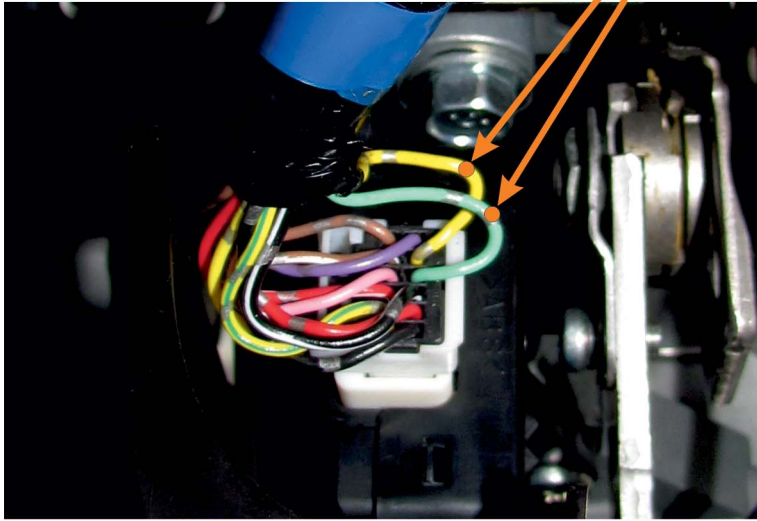

LEFT BLINKER
white connector 20PIN
on fuse module
white

RIGHT BLINKER
white connector 20PIN
on fuse module
green

CAN1 ← or → CAN1

black diagnostic
yellow CANH

green CANL
black connector

or

white/black connector 24PIN
pink pin22 CANL

green pin23 CANH
white/black connector 24PIN

CONNECTOR ON SPEED METER MODULE