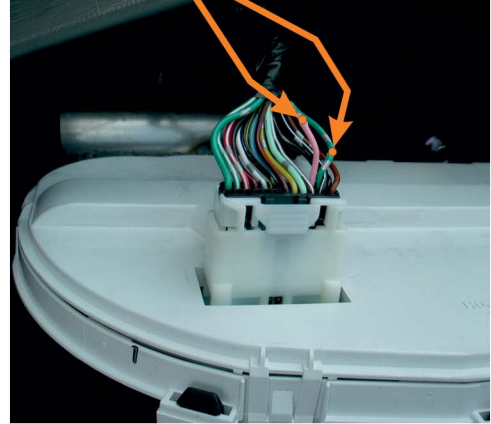

LEFT BLINKER
white connector 20PIN
on fuse module
white

RIGHT BLINKER
white connector 20PIN
on fuse module
green

CAN1 ← or → CAN1

black diagnostic
yellow CANH

green CANL
black connector

or

white/black connector 24PIN
pink pin22 CANL

green pin23 CANH
white/black connector 24PIN

CONNECTOR ON SPEED METER MODULE