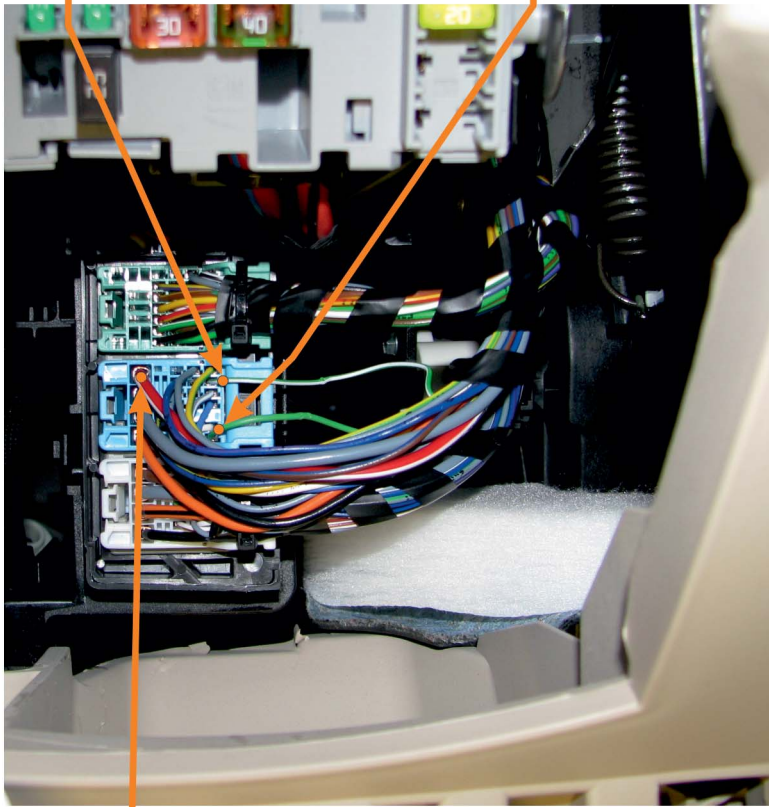

green/white pin26
blue connector 27PIN
(blinkers sequence steering
- emergency light switch)

+12V red/white