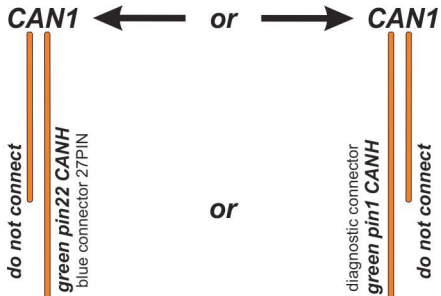

green/white pin26
blue connector 27PIN
(blinkers sequence steering
- emergency light switch)

+12V red/white