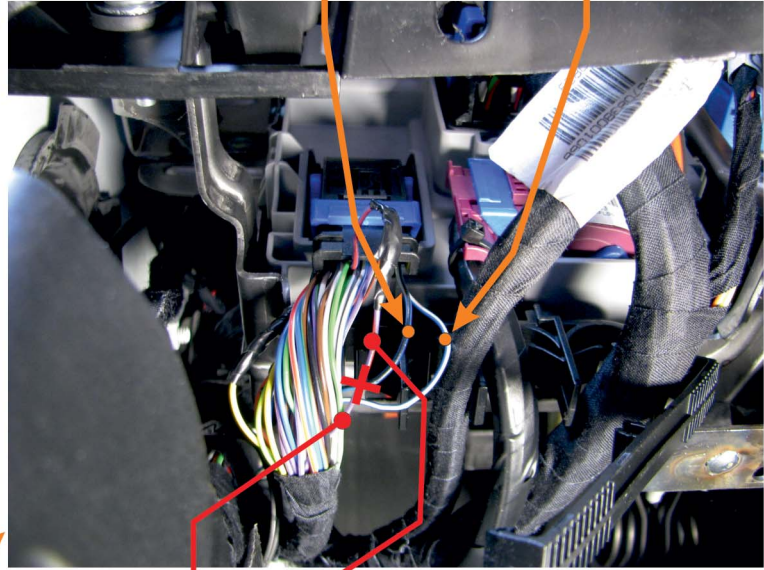

**CAN2**

diagnostic connector  
**brown pin14 CANL**  
**green pin6 CANH**  
diagnostic connector

**CAN1**

diagnostic connector  
**blue pin1 CANH**  
**white pin9 CANL**  
diagnostic connector

**RIGHT BLINKER**

**blue/black pin8**  
black/blue connector 60PIN  
(module front)

**LEFT BLINKER**

**blue/white pin10**  
black/blue connector 60PIN  
(module front)

central locking system control  
with alarm  
cut line  
**purple/red pin53**