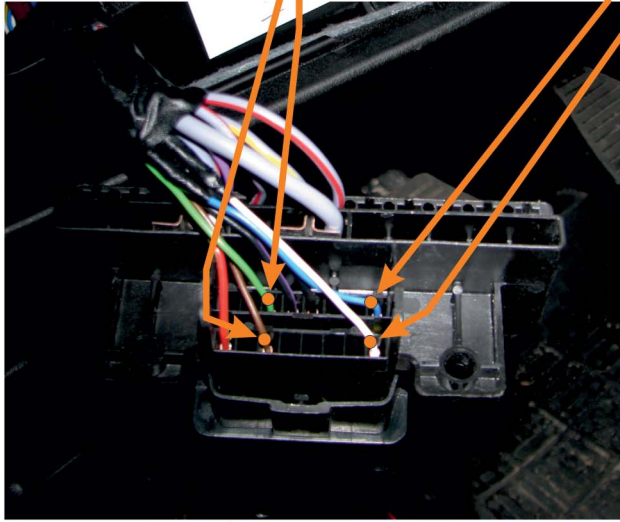

**CAN2**

diagnostic connector  
**brown pin14 CANL**  
**green pin6 CANH**  
diagnostic connector

**CAN1**

diagnostic connector  
**blue pin1 CANH**  
**white pin9 CANL**  
diagnostic connector

**RIGHT BLINKER**

**blue/black pin8**  
black/blue connector 60PIN  
(module front)

**LEFT BLINKER**

**blue/white pin10**  
black/blue connector 60PIN  
(module front)

central locking system control  
with alarm  
cut line  
**purple/red pin53**