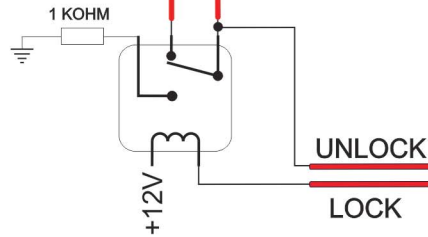

**CAN2**

diagnostic connector  
**brown pin14 CANL**  
**green pin6 CANH**  
diagnostic connector

**CAN1**

diagnostic connector  
**blue pin1 CANH**  
**white pin9 CANL**  
diagnostic connector

**RIGHT BLINKER**

**blue/black pin8**  
black/blue connector 60PIN  
(module front)

**LEFT BLINKER**

**blue/white pin10**  
black/blue connector 60PIN  
(module front)

central locking system control  
with alarm  
cut line  
**purple/red pin53**