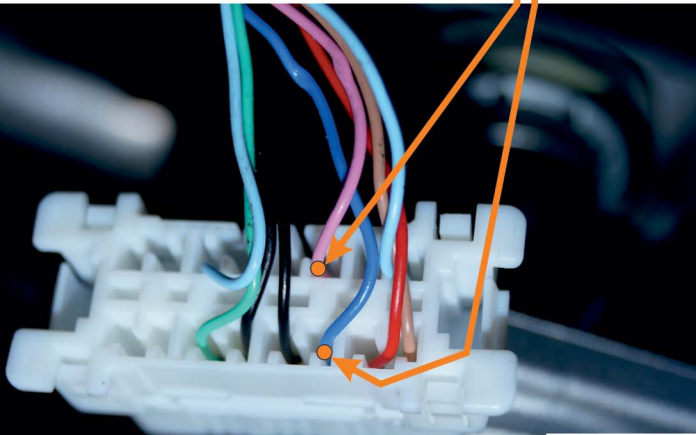

CAN1

diagnostic connector
pink pin14 CANL

blue pin6 CANH
diagnostic connector

Keyless opening of passenger door or boot
does not activate statuses
"Armed state" & "Factory system alarm"