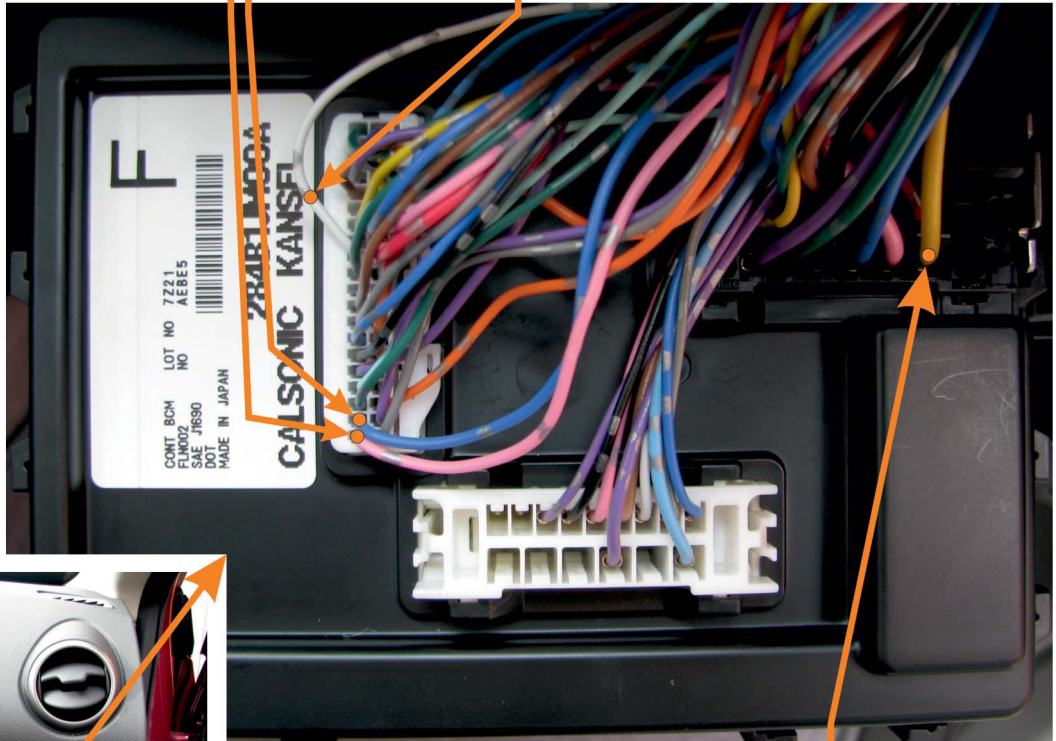

**CAN1**

white connector 40PIN  
pink pin21 CANL

blue pin22 CANH  
white connector 40PIN

**white pin32**

white connector 40PIN  
(blinkers sequence steering  
- emergency light switch)

**+12V yellow pin1** black connector 12PIN