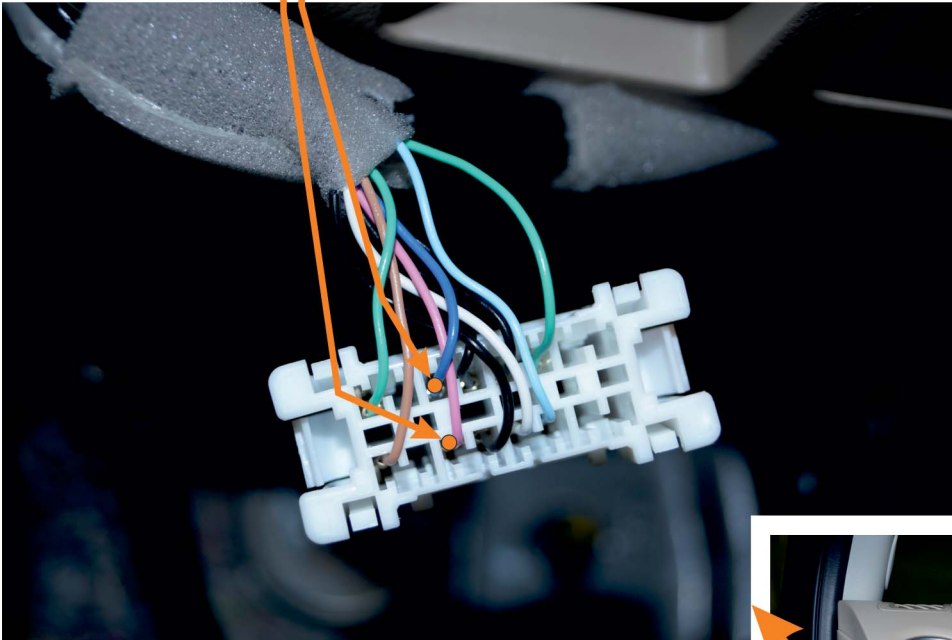

**CAN1**

diagnostic connector  
**pink pin14 CANL**

**blue pin6 CANH**  
diagnostic connector

Keyless opening of passenger door or boot  
does not activate statuses  
"Armed state" & "Factory system alarm"