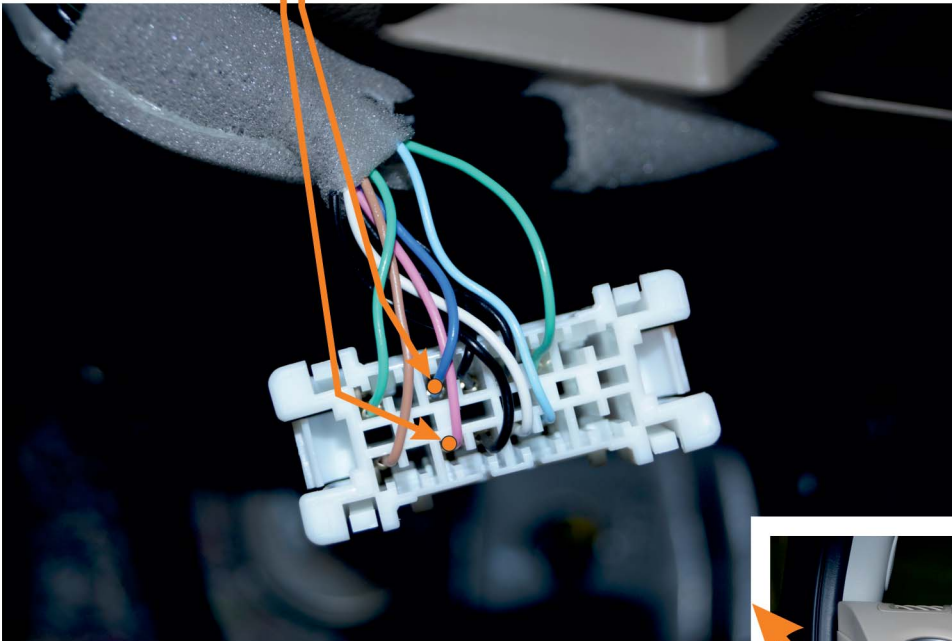

CAN1

diagnostic connector
pink pin14 CANL

blue pin6 CANH
diagnostic connector

Keyless opening of passenger door or boot
does not activate statuses
"Armed state" & "Factory system alarm"