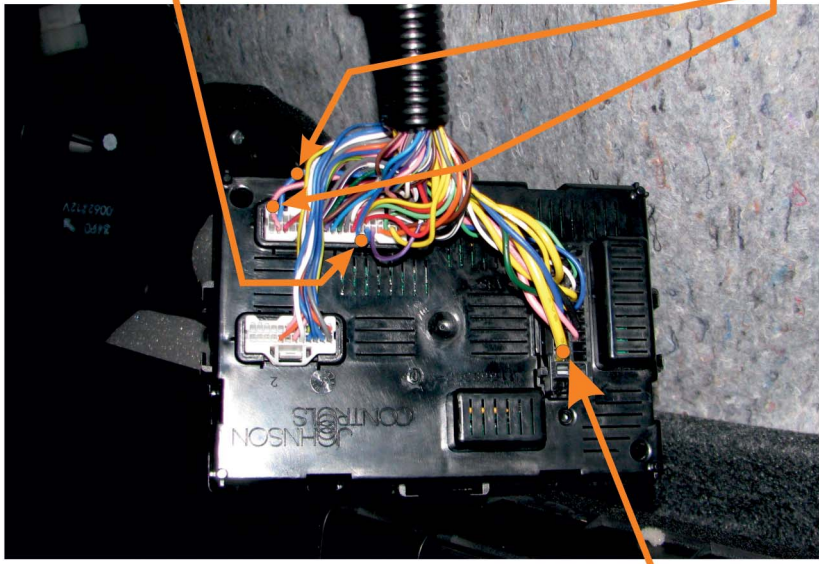

blue pin26
(blinkers sequence steering
- emergency light switch)
white connector 40PIN

CAN1 ← or → **CAN1**

white connector 40PIN
blue pin19 CANH
pink pin39 CANL
white connector 40PIN

or

diagnostic connector
blue pin6 CANH
pink pin14 CANL
diagnostic connector

+12V yellow pinB6
black connector