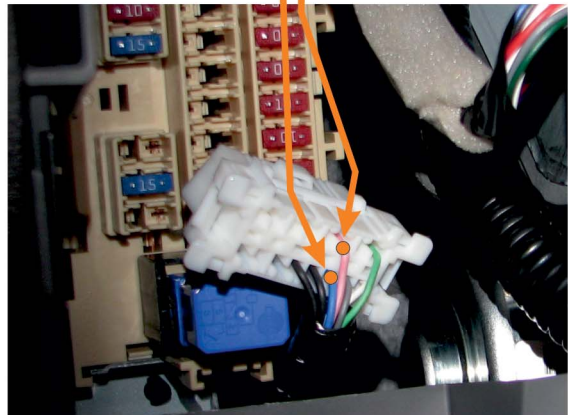

blue pin26
(blinkers sequence steering
- emergency light switch)
white connector 40PIN

CAN1 ← or → **CAN1**

white connector 40PIN
blue pin19 CANH
pink pin39 CANL
white connector 40PIN

or

diagnostic connector
blue pin6 CANH
pink pin14 CANL
diagnostic connector

+12V yellow pinB6
black connector