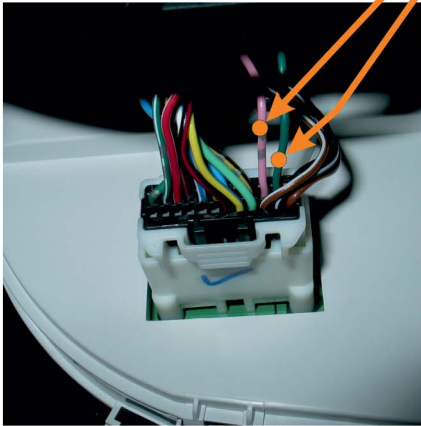

**CAN1**

white/black connector 24PIN  
pink pin22 CANL

green pin23 CANH  
white/black connector 24PIN

**green pin4**

white/black connector 16PIN  
blinkers sequence steering  
- emergency light switch

locks

locks + 1 screw

locks + 2 screws on bottom

locks + 1 screw