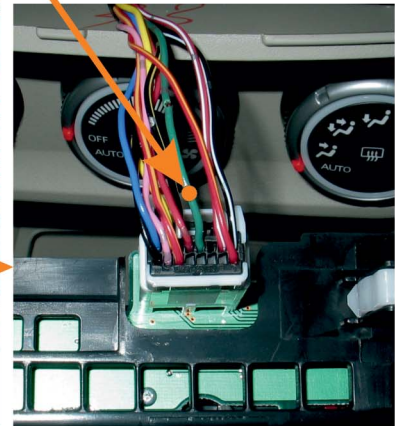

**CAN1**

white/black connector 24PIN  
pink pin22 CANL

green pin23 CANH  
white/black connector 24PIN

**green pin4**

white/black connector 16PIN  
blinkers sequence steering  
- emergency light switch

locks

locks + 1 screw

locks + 2 screws on bottom

locks + 1 screw