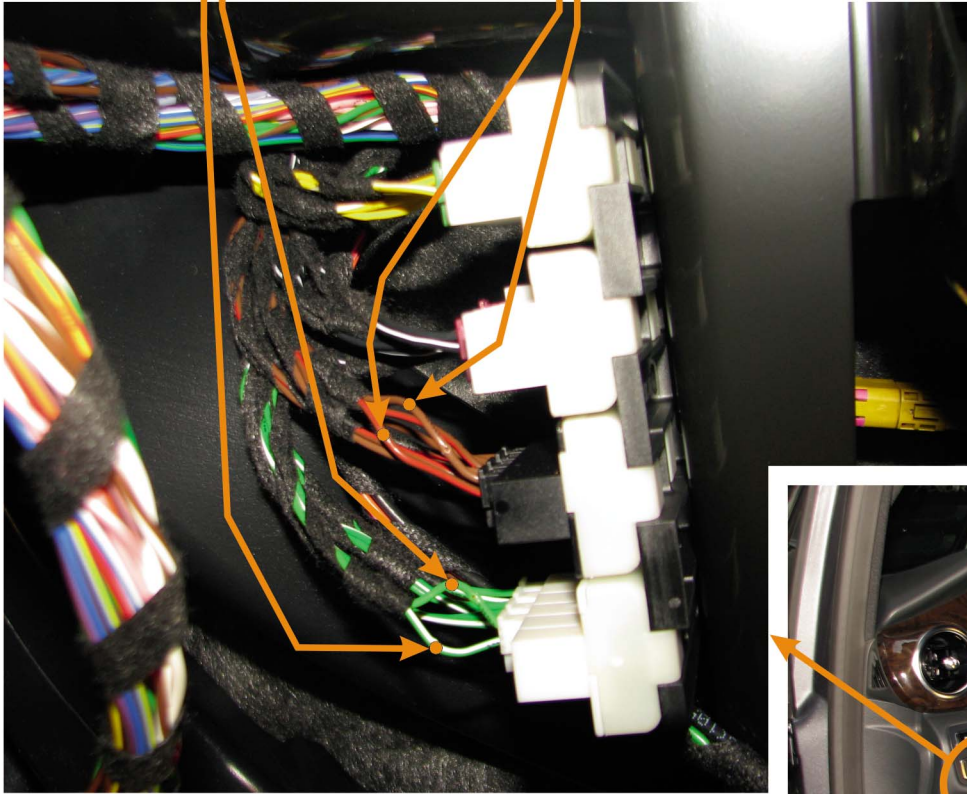

CAN2

CAN BUS connectors
green/white pin CANH

green pin CANL
CAN BUS connectors

CAN1

CAN BUS connectors
brown/red pin CANH

brown pin CANL
CAN BUS connectors

VIN:
WDF447xxxxxxxxxx