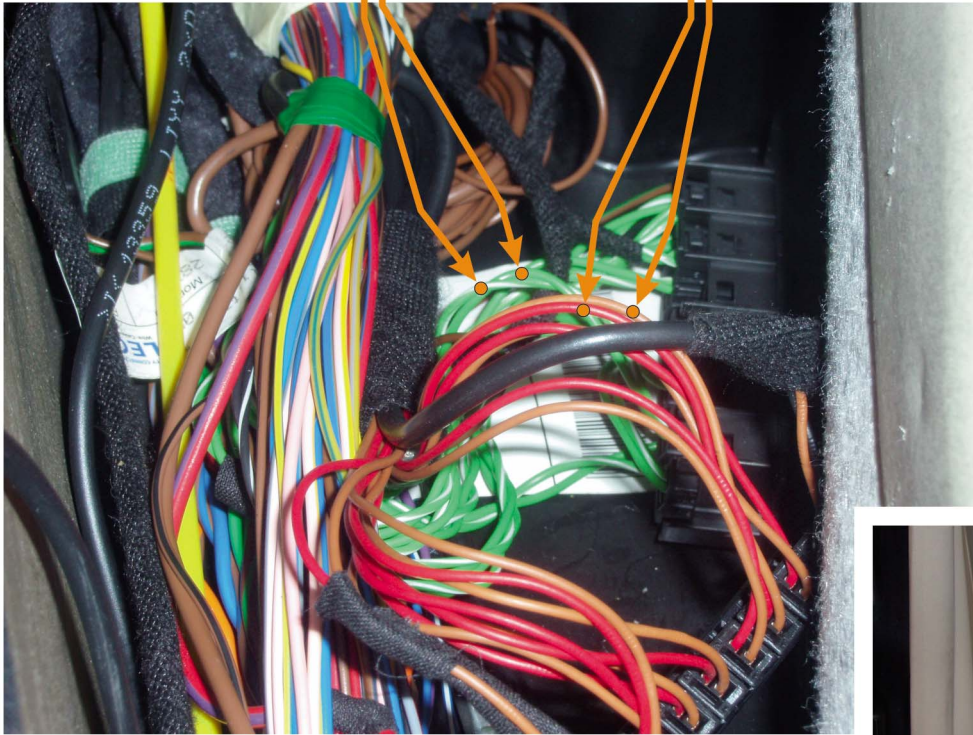

CAN2

CAN BUS connectors
green/white CANH

green CANL
CAN BUS connectors

CAN1

CAN BUS connectors
red CANH

brown CANL
CAN BUS connectors

black/yellow

(alternative control blinkers
- emergency / light switch)

VIN:
WDB230xxxxxxxxxxx