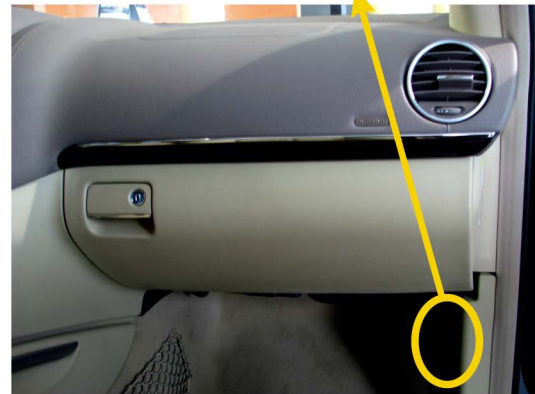

VIN:
WDB164xxxxxxxxxxx