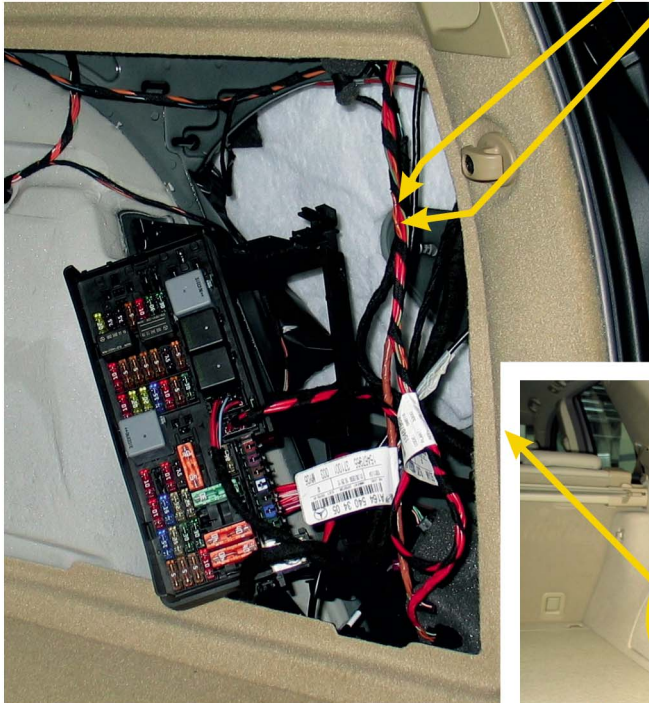

LEFT BLINKER

connector C on SAM N10 module with fuses under the hood - passenger's side
blue/white pin32

pink/white pin31

connector C on SAM N10 module with fuses under the hood - passenger's side

RIGHT BLINKER

green/black pin6

connector D on SAM N10/8 module in trunk - passenger's side

CAN1 ← or →

or →

CAN1

CAN2

brown/red CANH
brown CANL

or

brown CANL
brown/red CANH

green/white CANH
green CANL

fuel pump relay - fuse box in trunk on passenger's side
white connector 14PIN
dark-purple pin4