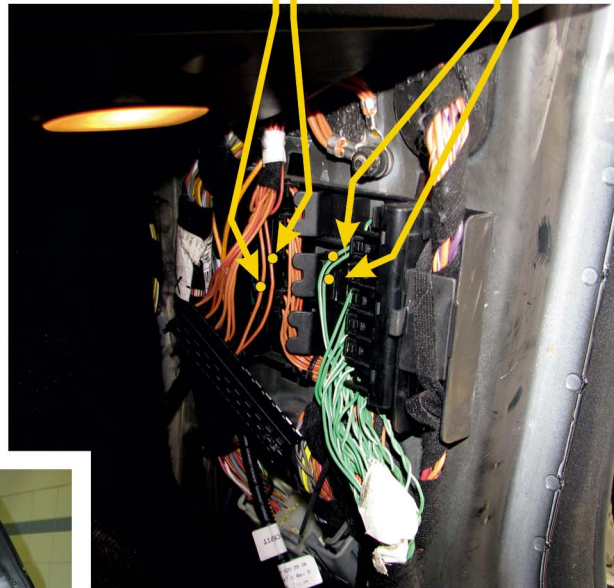

VIN:
WDB164xxxxxxxxxxx