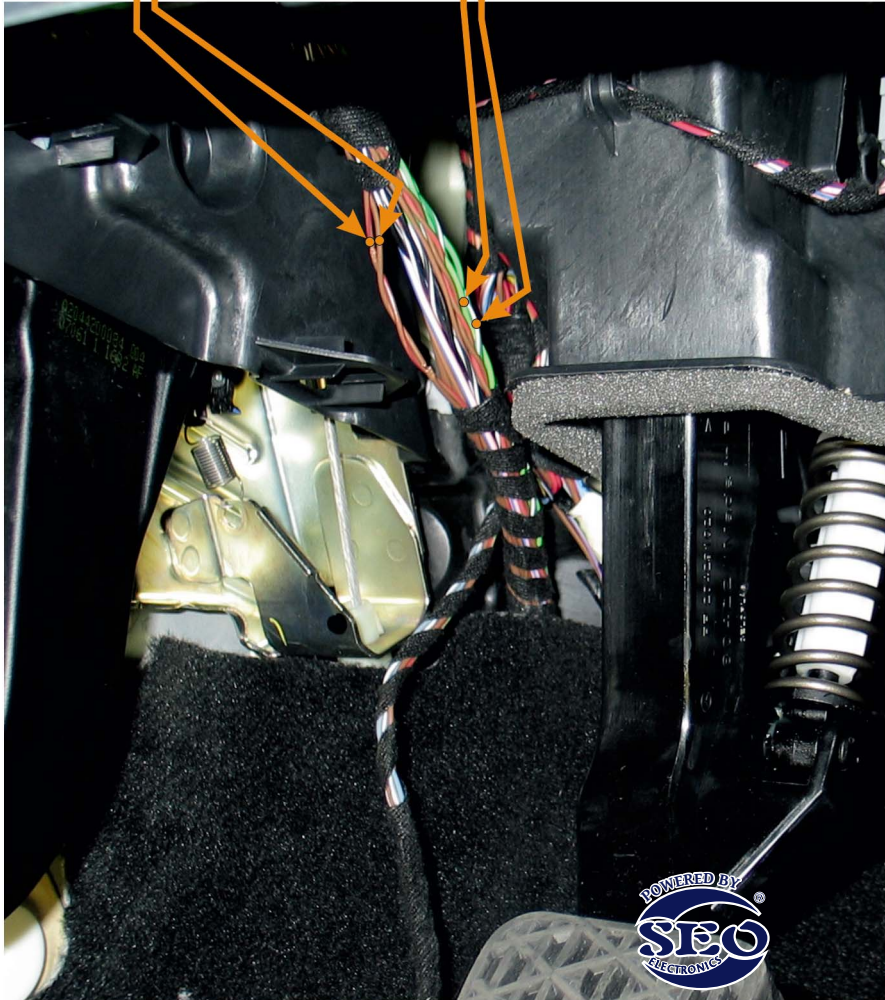

CAN1

brown/red CANH
brown CANL

CAN2

green CANL
green/white CANH

RIGHT BLINKER

connector 5H on module in trunk - passenger's side
black/green pin15
black/white pin26
connector 5H on module in trunk - passenger's side

LEFT BLINKER

connector 20M on module under fuses under the hood - driver's side
black/white pin18
black/green pin11
connector 18M on module under fuses under the hood - driver's side

**VIN:
WDB204xxxxxxxxxxx**