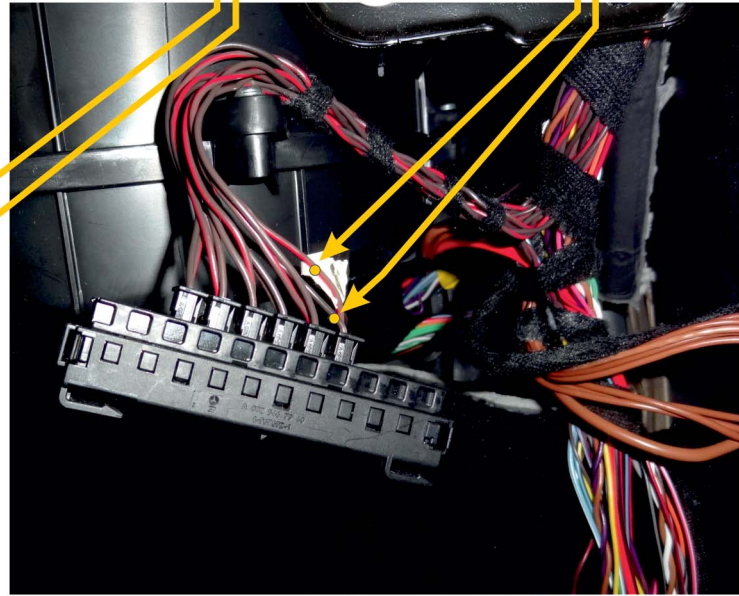

RIGHT BLINKER

connector 5H on module
in trunk - passenger's side
black/green pin15

black/white pin26
connector 5H on module
in trunk - passenger's side

CAN2

CAN BUS connectors
green/white pin CANH

green pin CANL
CAN BUS connectors

CAN1

CAN BUS connectors
brown pin CANL

brown/red pin CANH
CAN BUS connectors

CAN1

CAN BUS connectors
dark/brown/red pin CANH

dark/brown pin CANL
CAN BUS connectors

or

or

LEFT BLINKER

connector 20M on module under fuses
under the hood - driver's side
black/white pin18

connector 18M on module under fuses
under the hood - driver's side
black/green pin11