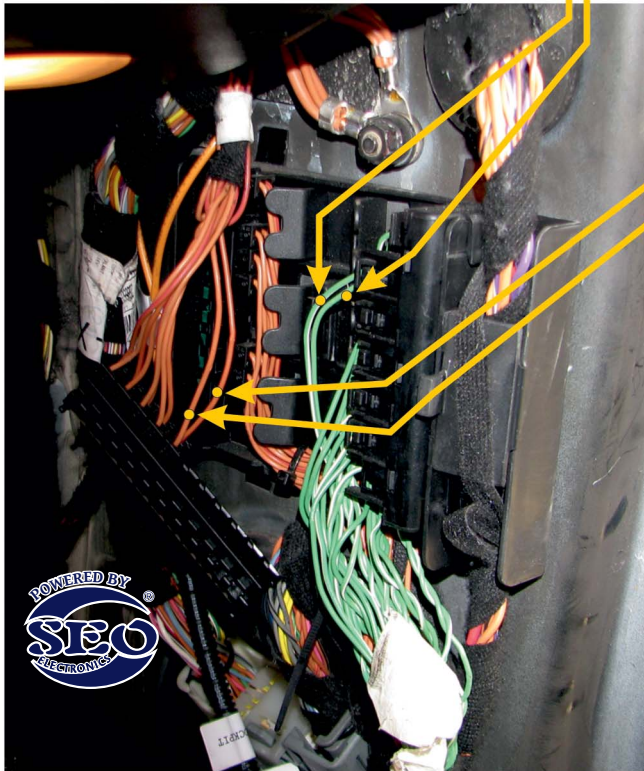

RIGHT BLINKER

connector 5H on module
in trunk - passenger's side
black/green pin15

black/white pin26
connector 5H on module
in trunk - passenger's side

CAN2

CAN BUS connectors
green/white pin CANH

green pin CANL
CAN BUS connectors

CAN1

CAN BUS connectors
brown pin CANL

brown/red pin CANH
CAN BUS connectors

CAN1

CAN BUS connectors
dark/brown/red pin CANH

dark/brown pin CANL
CAN BUS connectors

or

or

LEFT BLINKER

connector 20M on module under fuses
under the hood - driver's side
black/white pin18

connector 18M on module under fuses
under the hood - driver's side
black/green pin11