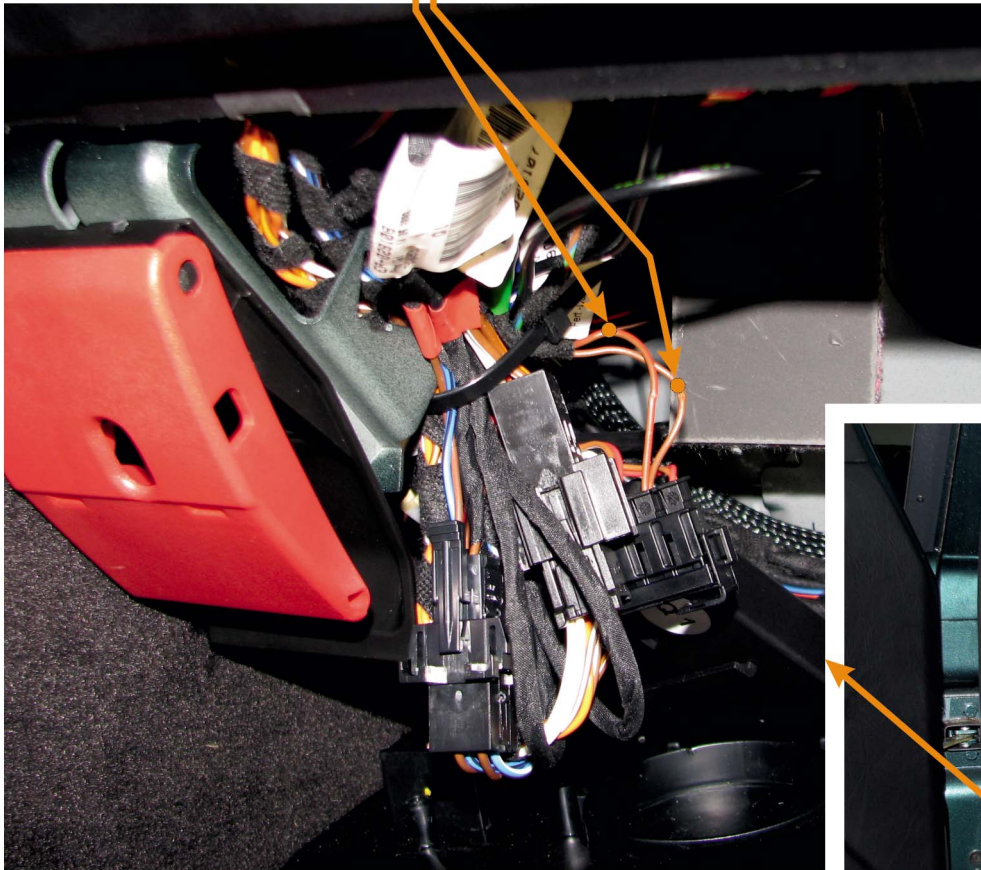

CAN1

CAN BUS connectors
brown/red pin CANH
brown pin CANL
CAN BUS connectors

RIGHT BLINKER

black 14PIN connector on module
in trunk - driver's side
black/green pin12
black/white pin9
black 14PIN connector on module
in trunk - driver's side

LEFT BLINKER

black 28PIN connector on module below
fuses under the hood - driver's side
black/white pin8
black/green pin7
black 28PIN connector on module below
fuses under the hood - driver's side

VIN:
WDB463xxxxxxxxxxx