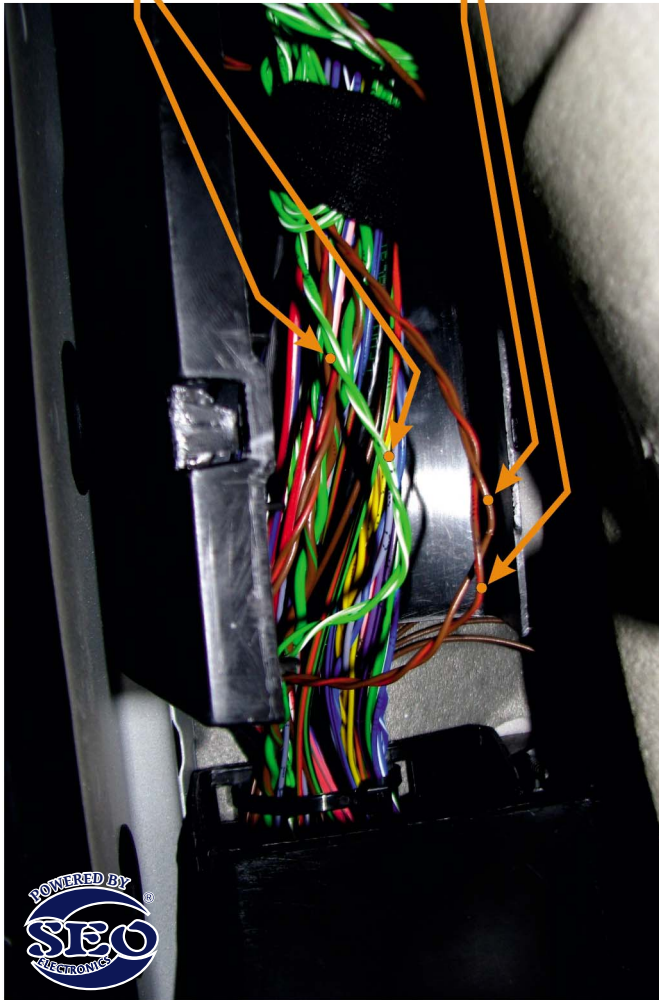

CAN2

green CANL  
green/white CANH

CAN1

brown CANL  
brown/red CANH

RIGHT BLINKER

5H connector on module under trunk - passenger's side  
**black/green pin15**

**black/white pin25**  
5H connector on module under trunk - passenger's side

LEFT BLINKER

20M connector on module under fuses under the hood - driver's side  
**black/white pin1**

**black/green pin11**  
18M connector on module under fuses under the hood - driver's side

**VIN:**  
**WDB218xxxxxxxxxxx**